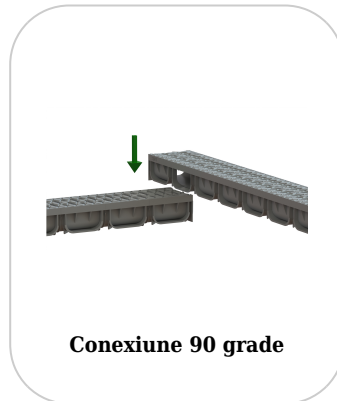

ÉLETTARTAM:

- 20 years - with proper installation, storage, and usage according to instructions.

SZERELÉS

The channels drainage system can be installed without a collector chimney because both ends of the gutter can be closed with end pieces, and the discharge point to the sewer network will be made through the vertical connection of the gutterchannel. For the correct operation and durability of the system, it is recommended to strictly follow the installation instructions provided by the manufacturer, as well as to have the installation work carried out by qualified and authorized personnel. Correct installation guarantees the optimal performance of the drainage system and prevents any problems arising during operation.

! For efficient installation, we recommend using the G12M29-C sealant. It's used for sealing channels, pipes, and drainage systems.

- Curing time: 24h/2-3 mm
- Operating temperature: +5°C to +40°C
- Maximum storage temperature: 32°C

BASE sealant, construction products, 310 ml tube (G12M29-C)

Conexiune verticală

Conexiune 90 grade

Conexiune tronson

Conexiune tronson

Tartozékok 08818-GI

Conexiune verticala PP EASY 2 pt rigola LN100 Hext.70 (6825)