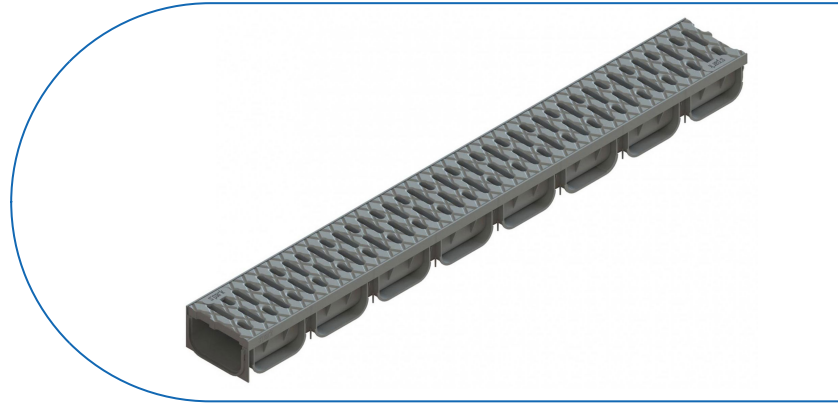

Drain: Kit rigola PP EASY 2 LN100 Hext.70 gratar PP Gri inchis A15 1000x125x70 (08818-GI)

08818-GI

1000 mm
HOSSZ

70 mm
MAGASSÁG

125 mm
SZÉLESSÉG

FELHASZNÁLÁS:

The EASY range of channels is designed for use in pedestrian areas and cycling routes with low traffic intensity. Due to their constructive characteristics, they are ideal for applications in private and residential buildings, easily integrating into modern and functional layouts.

MINŐSÉGI FELTÉTELEK:

- Compliant with SR EN 1433:2003
- Compliant with EU Regulation No. 305/2011
- Declaration of performance

ELŐNYÖK:

- Easy to handle and install
- UV-resistant
- Various widths and mounting heights
- Use in residential areas or private homes
- Long lifespan

ÉLETTARTAM:

- 20 years - with proper installation, storage, and usage according to instructions.

SZERELÉS

The channels drainage system can be installed without a collector chimney because both ends of the gutter can be closed with end pieces, and the discharge point to the sewer network will be made through the vertical connection of the gutterchannel. For the correct operation and durability of the system, it is recommended to strictly follow the installation instructions provided by the manufacturer, as well as to have the installation work carried out by qualified and authorized personnel. Correct installation guarantees the optimal performance of the drainage system and prevents any problems arising during operation.

BASE sealant, construction products, 310 ml tube (G12M29-C)

Conexiune verticală

Conexiune 90 grade

Conexiune tronson

Conexiune tronson

Tartozékok 08818-GI

Conexiune verticala PP EASY 2 pt rigola LN100 Hext.70 (6825)