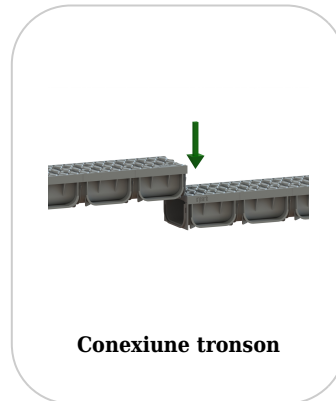

ÉLETTARTAM:

- 20 years - with proper installation, storage, and usage according to instructions.

SZERELÉS

The channels drainage system can be installed without a collector chimney because both ends of the gutter can be closed with end pieces, and the discharge point to the sewer network will be made through the vertical connection of the gutterchannel. For the correct operation and durability of the system, it is recommended to strictly follow the installation instructions provided by the manufacturer, as well as to have the installation work carried out by qualified and authorized personnel. Correct installation guarantees the optimal performance of the drainage system and prevents any problems arising during operation.

! For efficient installation, we recommend using the G12M29-C sealant. It's used for sealing channels, pipes, and drainage systems.

- Curing time: 24h/2-3 mm
- Operating temperature: +5°C to +40°C
- Maximum storage temperature: 32°C

BASE sealant, construction products, 310 ml tube (G12M29-C)

Conexiune verticală

Conexiune 90 grade

Conexiune tronson

Conexiune tronson

Tartozékok 08818-GI

Conexiune verticala PP EASY 2 pt rigola LN100 Hext.70 (6825)