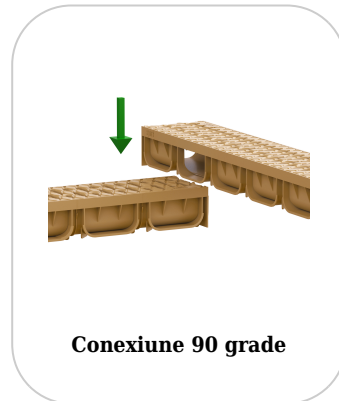

SZERELÉS

The channels drainage system can be installed without a collector chimney because both ends of the gutter can be closed with end pieces, and the discharge point to the sewer network will be made through the vertical connection of the gutterchannel. For the correct operation and durability of the system, it is recommended to strictly follow the installation instructions provided by the manufacturer, as well as to have the installation work carried out by qualified and authorized personnel. Correct installation guarantees the optimal performance of the drainage system and prevents any problems arising during operation.

! For efficient installation, we recommend using the G12M29-C sealant. It's used for sealing channels, pipes, and drainage systems.

- Curing time: 24h/2-3 mm
- Operating temperature: +5°C to +40°C
- Maximum storage temperature: 32°C

BASE sealant, construction products, 310 ml tube (G12M29-C).