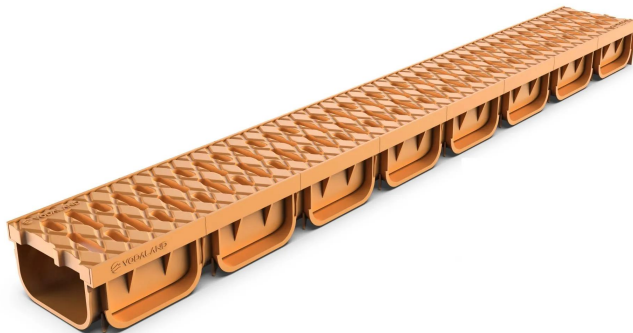

Tartozékok 08818-NS