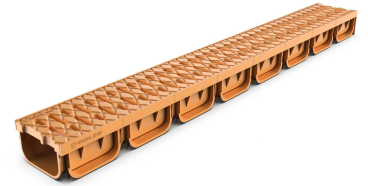

# Drain: Kit rigola PP EASY 2 LN100 Hext.70 gratar PP Nisip A15 1000x125x70 (08818-NS)

## 08818-NS

**1000 mm**  
HOSSZ

**70 mm**  
MAGASSÁG

**125 mm**  
SZÉLESSÉG

### FELHASZNÁLÁS:

The EASY range of gutters is designed for use in pedestrian areas and cycle paths with low traffic intensity. They are ideal for applications in private and residential buildings, easily integrating into modern and functional layouts.

### ELŐNYÖK:

- Easy to handle and install
- UV-resistant
- Various widths and mounting heights
- Use in residential areas or private homes
- Long lifespan