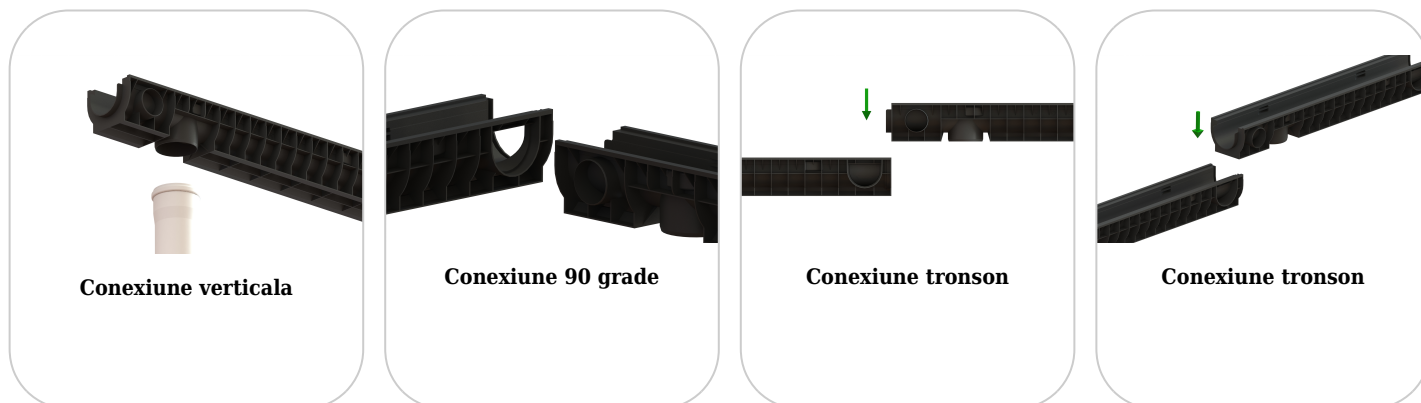

SZERELÉS

The channels drainage system can be installed without a collector chimney because both ends of the gutter can be closed with end pieces, and the discharge point to the sewer network will be made through the vertical connection of the gutterchannel. For the correct operation and durability of the system, it is recommended to strictly follow the installation instructions provided by the manufacturer, as well as to have the installation work carried out by qualified and authorized personnel. Correct installation guarantees the optimal performance of the drainage system and prevents any problems arising during operation.

For efficient installation, we recommend using G12M29-C sealant. It is used for sealing gutters, pipes and drainage systems.

- Curing time: 24h/2-3 mm
- Application temperature: +5° C to +40°C
- Maximum storage temperature: 32°C

BASE sealant, construction products, 310 ml tube (G12M29-C).

Tartozékok 0802020402