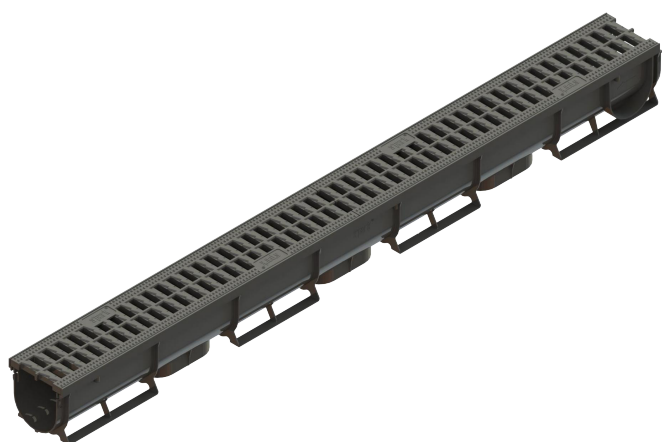

Drain: Kit rigola PP EASY 1 LN70 Hext.90 gratar PP Negru A15 1000x90x90 (088081-M)

088081-M

1000 mm
HOSSZ

90 mm
MAGASSÁG

90 mm
SZÉLESSÉG

FELHASZNÁLÁS:

The EASY range of channels is designed for use in pedestrian areas and cycling routes with low traffic intensity. Due to their constructive characteristics, they are ideal for applications in private and residential buildings, easily integrating into modern and functional layouts.

ÉLETTARTAM:

- 20 years - with proper installation, storage, and usage according to instructions.

SZERELÉS

The channels drainage system can be installed without a collector chimney because both ends of the gutter can be closed with end pieces, and the discharge point to the sewer network will be made through the vertical connection of the gutter. For the correct operation and durability of the system, it is recommended to strictly follow the installation instructions provided by the manufacturer, as well as to have the installation work carried out by qualified and authorized personnel. Correct installation guarantees the optimal performance of the drainage system and prevents any problems arising during operation.

BASE sealant, construction products, 310 ml tube (G12M29-C).

Tartozékok 088081-M

JELLEMZŐK

Termék neve	Kit rigola PP EASY 1 LN70 Hext.90 gratar PP Negru A15 1000x90x90 (088081-M)
Termékkód	088081-M
EAN kód	6426282033309
Termékkategória	Rigole plastic Easy 1
Brand	Drain
Súly	0.61 kg
Készlet elérhetősége	Tárolható
Hossz, mm	1000
Külső szélesség, mm	90
Névleges szélesség, mm	LN70
Külső magasság, mm (Hext)	90
Belső magasság, mm (Hint)	70
Terhességi osztály	A15
Ereszcsatorna anyaga	Polipropilén
Grill Anyaga	Polipropilén
Rácsrögzítő rendszer	Kattintás
Garancia, hónap	24
Élettartam, évek	20
Termelő	VODALAND INDUSTRY LLC