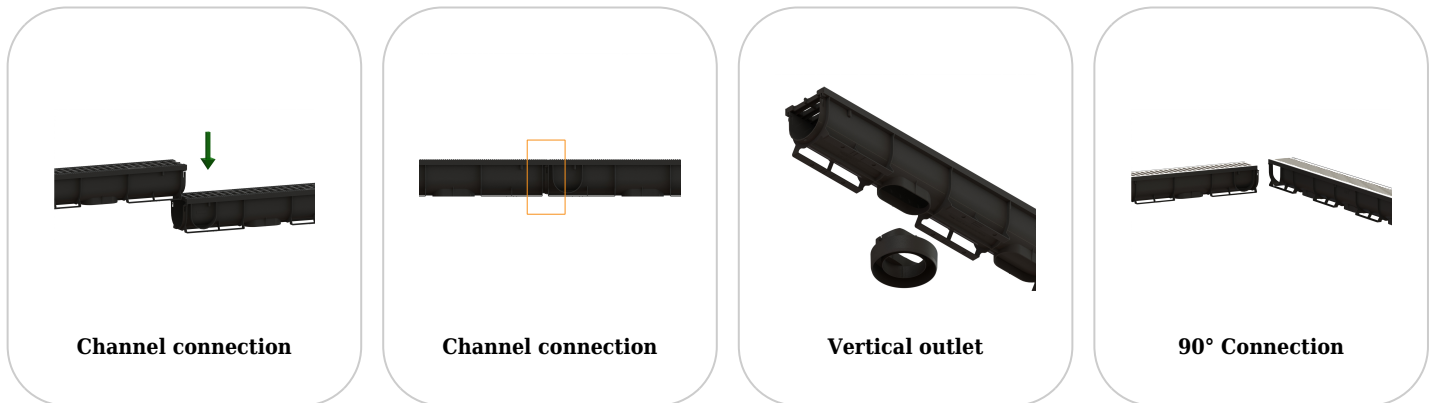

SZERELÉS

The channels drainage system can be installed without a collector chimney because both ends of the gutter can be closed with end pieces, and the discharge point to the sewer network will be made through the vertical connection of the gutter. For the correct operation and durability of the system, it is recommended to strictly follow the installation instructions provided by the manufacturer, as well as to have the installation work carried out by qualified and authorized personnel. Correct installation guarantees the optimal performance of the drainage system and prevents any problems arising during operation.

For efficient installation, we recommend using the G12M29-C sealant. It's used for sealing channels, pipes, and drainage systems.

- Curing time: 24h/2-3 mm
- Operating temperature: +5°C to +40°C
- Maximum storage temperature: 32°C

BASE sealant, construction products, 310 ml tube (G12M29-C).