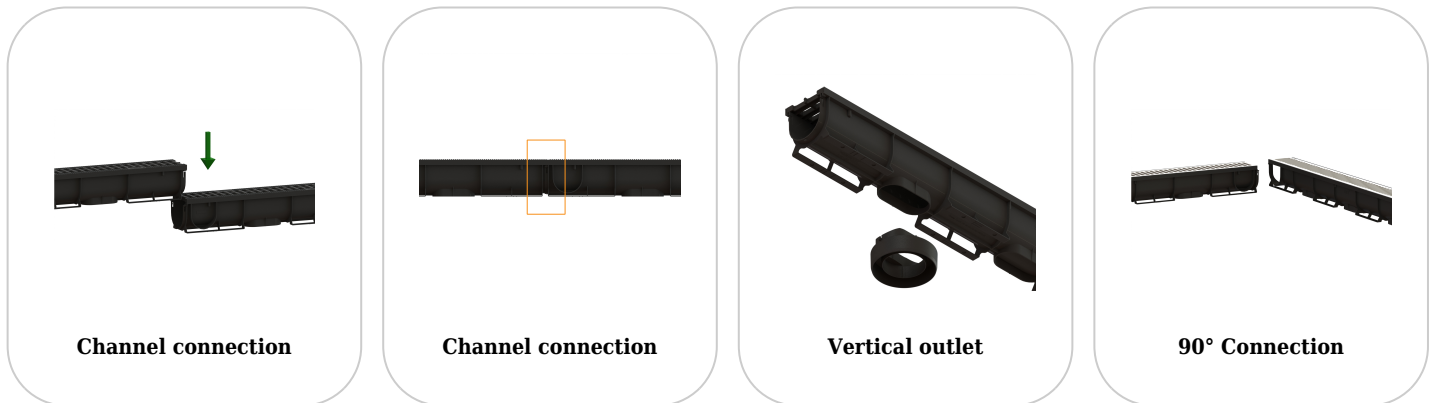

SZERELÉS

The channels drainage system can be installed without a collector chimney because both ends of the gutter can be closed with end pieces, and the discharge point to the sewer network will be made through the vertical connection of the gutter. For the correct operation and durability of the system, it is recommended to strictly follow the installation instructions provided by the manufacturer, as well as to have the installation work carried out by qualified and authorized personnel. Correct installation guarantees the optimal performance of the drainage system and prevents any problems arising during operation.

For efficient installation, we recommend using the G12M29-C sealant. It's used for sealing channels, pipes, and drainage systems.

- Curing time: 24h/2-3 mm
- Operating temperature: +5°C to +40°C
- Maximum storage temperature: 32°C

BASE sealant, construction products, 310 ml tube (G12M29-C).