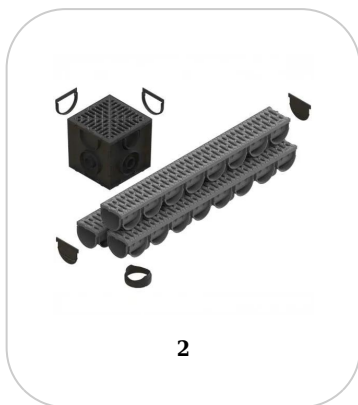

SZERELÉS

The accessories required for installation are purchased separately and are not included in the standard product package. To ensure a correct, safe installation and in accordance with the technical specifications, we recommend that the installation be carried out exclusively by qualified personnel, in compliance with the installation instructions and recommendations provided by the manufacturer.

For efficient installation, we recommend using the G12M29-C sealant. It's used for sealing channels, pipes, and drainage systems.

- Curing time:24h/2-3 mm
- Operating temperature:+5°C to +40°C
- Maximum storage temperature:32°C

BASE sealant, construction products, 310 ml tube (G12M29-C).