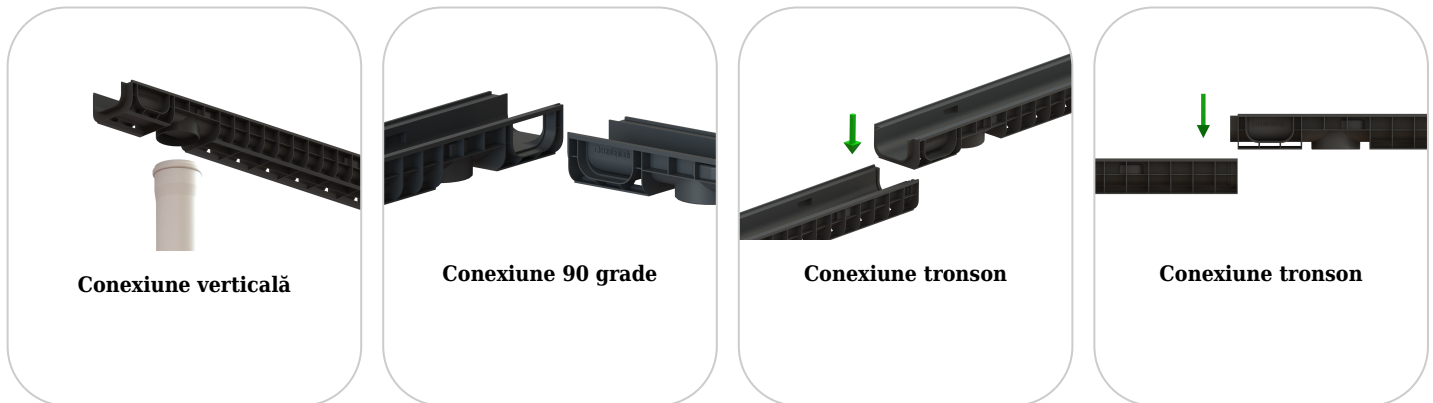

SZERELÉS

The channels drainage system can be installed without a collector chimney because both ends of the gutter can be closed with end pieces, and the discharge point to the sewer network will be made through the vertical connection of the gutterchannel. For the correct operation and durability of the system, it is recommended to strictly follow the installation instructions provided by the manufacturer, as well as to have the installation work carried out by qualified and authorized personnel. Correct installation guarantees the optimal performance of the drainage system and prevents any problems arising during operation.

1. **!** For efficient installation, we recommend using G12M29-C sealant. It is used for sealing gutters, pipes and drainage systems.
2. Curing time: 24h/2-3 mm
   - Operating temperature: +5° C to +40° C
   - Maximum storage temperature: 32° C
3. BASE sealant, construction products, 310 ml tube (G12M29-C).

Tartozékok 08010203032