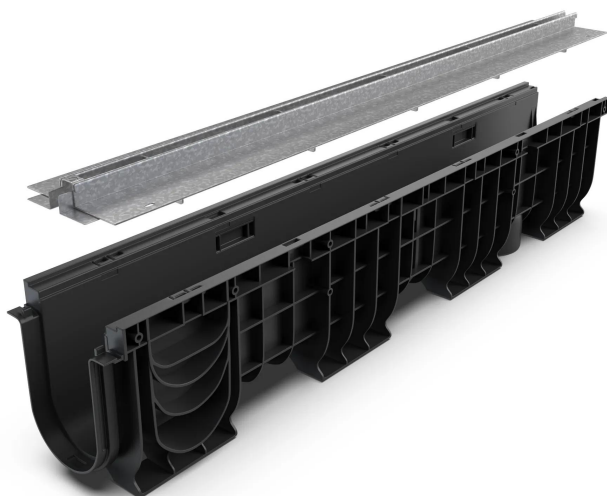

SZERELÉS

The BASE gutter drainage system can be installed without a manhole because both ends of the gutter can be closed with simple end pieces or with an outlet, and the discharge point to the sewer network will be made through the vertical connection of the gutter or through the end plate with outlet.

We recommend that in projects exceeding 20 linear meters, a manhole be installed every 20m for inspection and cleaning of the gutter line and minimizing the risk of clogging.

! For efficient installation, we recommend using G12M29-C sealant. It is used for sealing gutters, pipes and drainage systems.

- Curing time: 24h/2-3 mm
- Operating temperature: +5° C to +40° C
- Maximum storage temperature: 32° C

BASE sealant, construction products, 310 ml tube (G12M29-C).

Tartozékok 080401T25