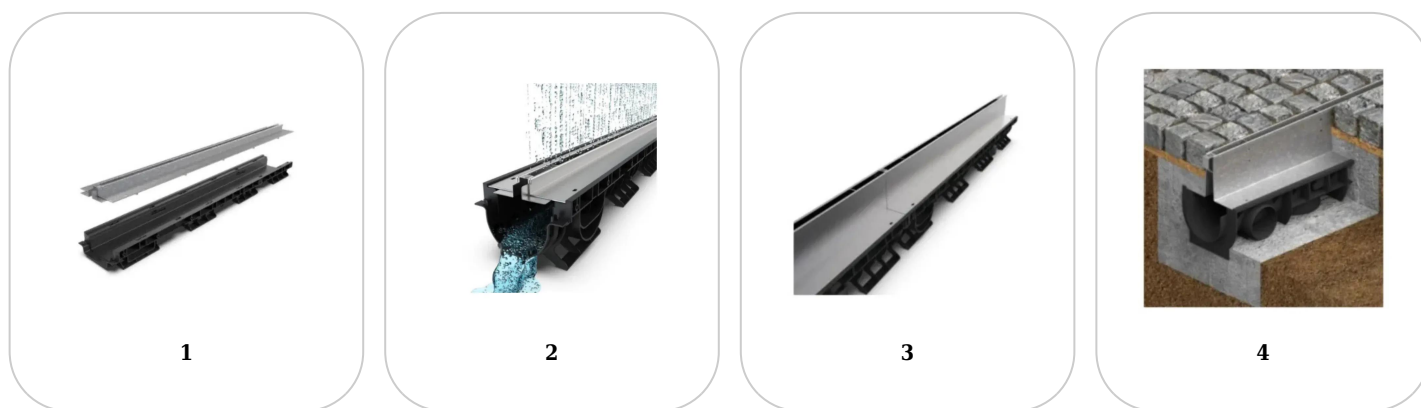

SZERELÉS

The BASE gutter drainage system can be installed without a manhole because both ends of the gutter can be closed with simple end pieces or with an outlet, and the discharge point to the sewer network will be made through the vertical connection of the gutter or through the end plate with outlet.

We recommend that in projects exceeding 20 linear meters, a manhole be installed every 20m for inspection and cleaning of the gutter line and minimizing the risk of clogging.

! For efficient installation, we recommend using G12M29-C sealant. It is used for sealing gutters, pipes and drainage systems.

- Curing time: 24h/2-3 mm
- Operating temperature: +5° C to +40° C
- Maximum storage temperature: 32° C

BASE sealant, construction products, 310 ml tube (G12M29-C).

Tartozékok 080401T25