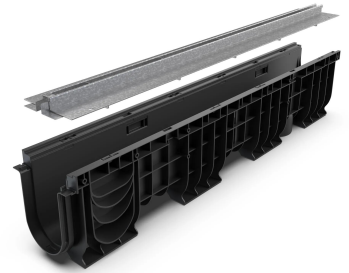

# Drain: Kit rigola PP BASE LN100 Htot.225 gratar OZ tip Fanta T H25mm A15-C250 1000x160x225 (080401T25)

## 080401T25

**1000 mm**  
HOSSZ

**225 mm**  
MAGASSÁG

**156 mm**  
SZÉLESSÉG

### FELHASZNÁLÁS:

BASE gutters are designed for rainwater drainage and can be used in pedestrian or public traffic areas, in private parking lots or terraces, balconies or commercial areas.