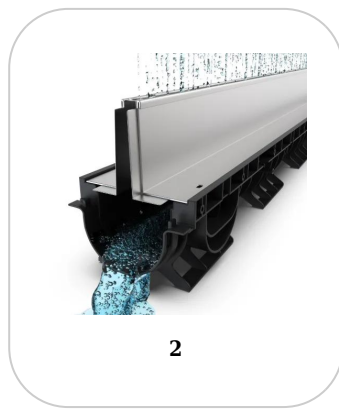

SZERELÉS

The BASE gutter drainage system can be installed without a manhole because both ends of the gutter can be closed with simple end pieces or with an outlet, and the discharge point to the sewer network will be made through the vertical connection of the gutter or through the end plate with outlet.

We recommend that in projects exceeding 20 linear meters, a manhole be installed every 20m for inspection and cleaning of the gutter line and minimizing the risk of clogging.

! For efficient installation, we recommend using G12M29-C sealant.

It is used for sealing gutters, pipes and drainage systems.

- Curing time: 24h/2-3 mm

- Operating temperature: +5° C to +40° C

- Maximum storage temperature: 32° C

BASE sealant, construction products, 310 ml tube (G12M29-C).