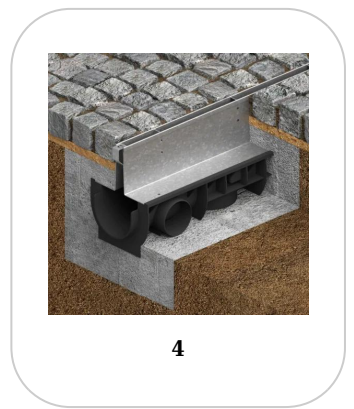

SZERELÉS

The BASE gutter drainage system can be installed without a manhole because both ends of the gutter can be closed with simple end pieces or with an outlet, and the discharge point to the sewer network will be made through the vertical connection of the gutter or through the end plate with outlet.

We recommend that in projects exceeding 20 linear meters, a manhole be installed every 20m for inspection and cleaning of the gutter line and minimizing the risk of clogging.

! For efficient installation, we recommend using G12M29-C sealant.

It is used for sealing gutters, pipes and drainage systems.

- Curing time: 24h/2-3 mm

- Operating temperature: +5° C to +40° C

- Maximum storage temperature: 32° C

BASE sealant, construction products, 310 ml tube (G12M29-C).