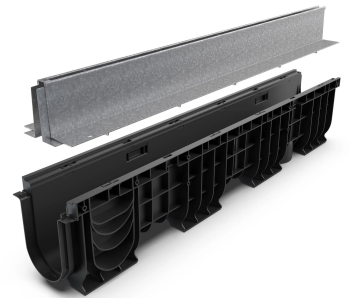

# Drain: Kit rigola PP BASE LN100 Htot.300 gratar OZ tip Fanta T H100mm A15-C250 1000x160x300 (080401T100)

## 080401T100

**1000 mm**  
HOSSZ

**300 mm**  
MAGASSÁG

**156 mm**  
SZÉLESSÉG

### FELHASZNÁLÁS:

BASE gutters are designed for rainwater drainage and can be used in pedestrian or public traffic areas, in private parking lots or terraces, balconies or commercial areas.

### ELŐNYÖK:

- Easy to handle and install
- UV-resistant
- Various installation widths and heights
- Use in public areas
- Long service life