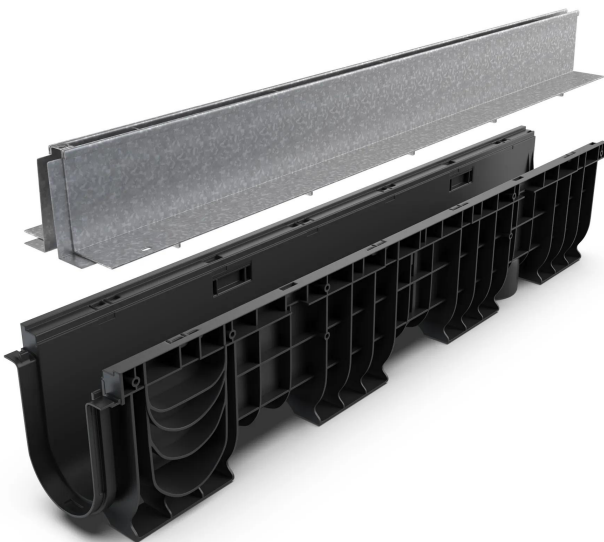

Tartozékok 080401T100