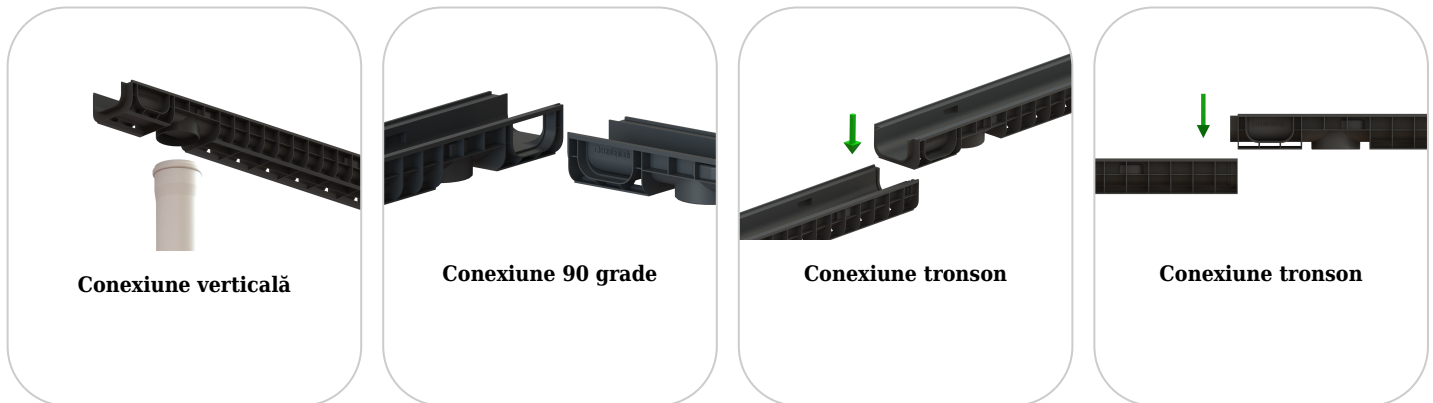

SZERELÉS

The channels drainage system can be installed without a collector chimney because both ends of the gutter can be closed with end pieces, and the discharge point to the sewer network will be made through the vertical connection of the gutterchannel. For the correct operation and durability of the system, it is recommended to strictly follow the installation instructions provided by the manufacturer, as well as to have the installation work carried out by qualified and authorized personnel. Correct installation guarantees the optimal performance of the drainage system and prevents any problems arising during operation.

1. **!** For efficient installation, we recommend using G12M29-C sealant. It is used for sealing gutters, pipes and drainage systems.
2. Curing time: 24h/2-3 mm
   - Operating temperature: +5° C to +40° C
   - Maximum storage temperature: 32° C
3. BASE sealant, construction products, 310 ml tube (G12M29-C).