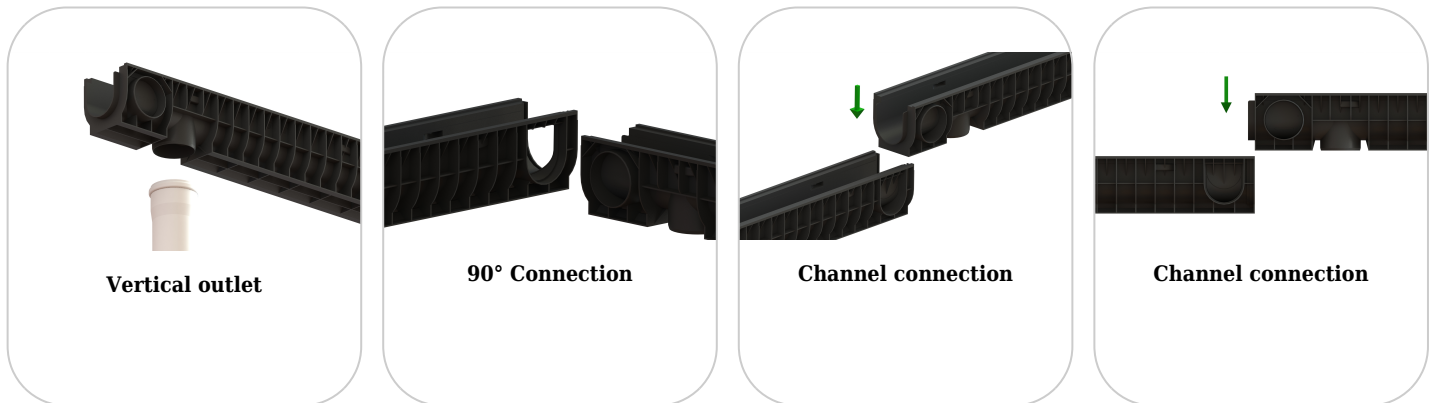

SZERELÉS

The channels drainage system can be installed without a collector chimney because both ends of the gutter can be closed with end pieces, and the discharge point to the sewer network will be made through the vertical connection of the gutterchannel. For the correct operation and durability of the system, it is recommended to strictly follow the installation instructions provided by the manufacturer, as well as to have the installation work carried out by qualified and authorized personnel. Correct installation guarantees the optimal performance of the drainage system and prevents any problems arising during operation.

! For an efficient installation, we recommend using the G12M29-C sealant. It is used for sealing trenches, pipes, and drainage systems.

- Cure time: 24 hours for 2-3 mm thickness
- Application temperature: +5° C to +40° C
- Maximum storage temperature: 32° C

BASE sealant, construction products, 310 ml tube (G12M29-C).

Tartozékok 08000203031