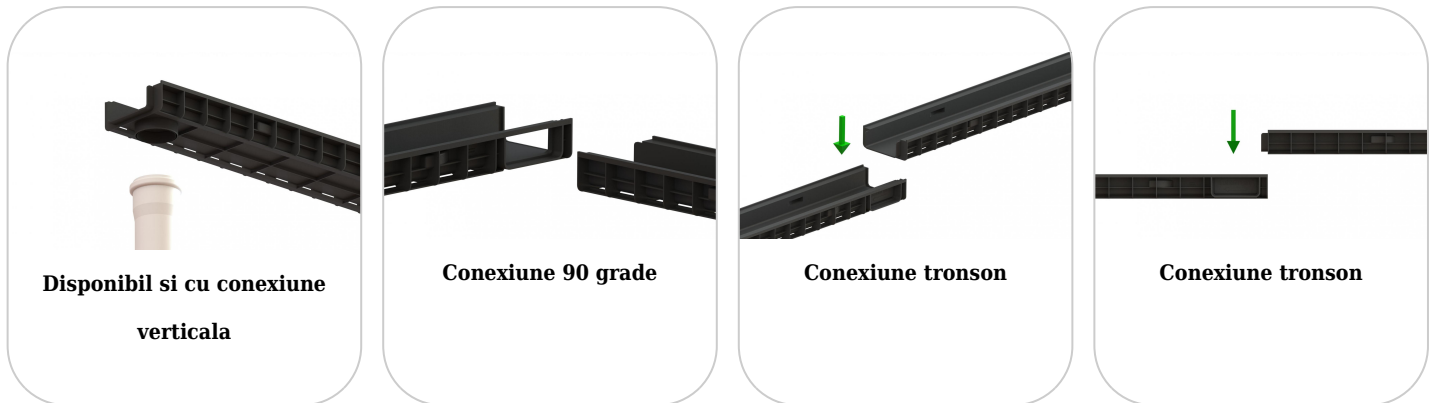

SZERELÉS

The BASE drainage system can be installed without a collector pit, as both ends of the channel can be closed with either simple end pieces or end pieces with drainage. The discharge to the sewer system is done through the vertical connection or the end plate with drainage. For projects exceeding 20 linear meters, we recommend installing a sand trap every 20 meters for easier inspection and cleaning.

! For efficient installation, we recommend using the G12M29-C sealant. It is used for sealing channels, pipes, and drainage systems.

- Curing time: 24h/2-3 mm
- Application temperature: +5° C to +40° C
- Maximum storage temperature: 32° C

BASE sealant, construction products, 310 ml tube (G12M29-C).