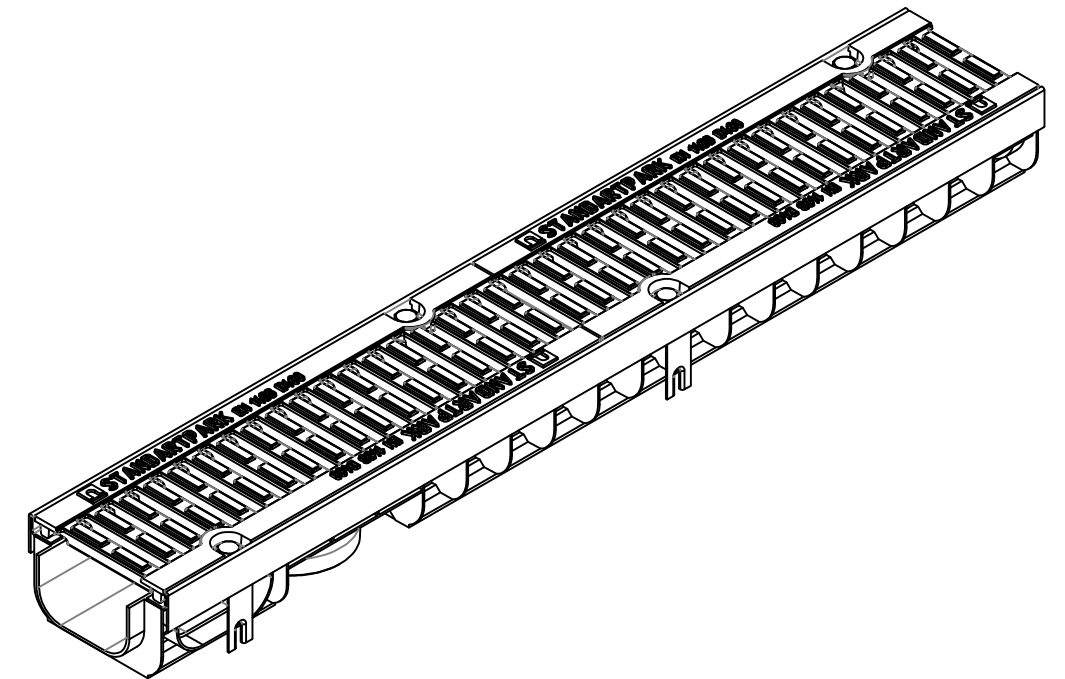

080134

					Plastic Drainage Set with ductile cast iron grating			Art. 080134
Rev.	Sheet	Doc. No.	Sign.	Data	080134	Let.	Weight	Scale
				11.09.18			12.19	1:5
						Sheet	Sheets1	
Dvlpd by Kozhukh O. Chkd by Chitu Larisa					Plastic, Steel, Ductile Cast Iron			
Contact tehnic@vodaland.ro					Copied by			