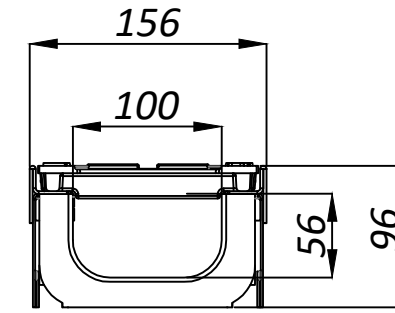

080134

					Plastic Drainage Set with ductile cast iron grating			Art. 080134
Rev.	Sheet	Doc. No.	Sign.	Data	080134	Let.	Weight	Scale
				11.09.18			12.19	1:5
						Sheet	Sheets1	
Dvlpd by Kozhukh O. Chkd by Chitu Larisa					Plastic, Steel, Ductile Cast Iron			
Contact tehnic@vodaland.ro					Copied by			