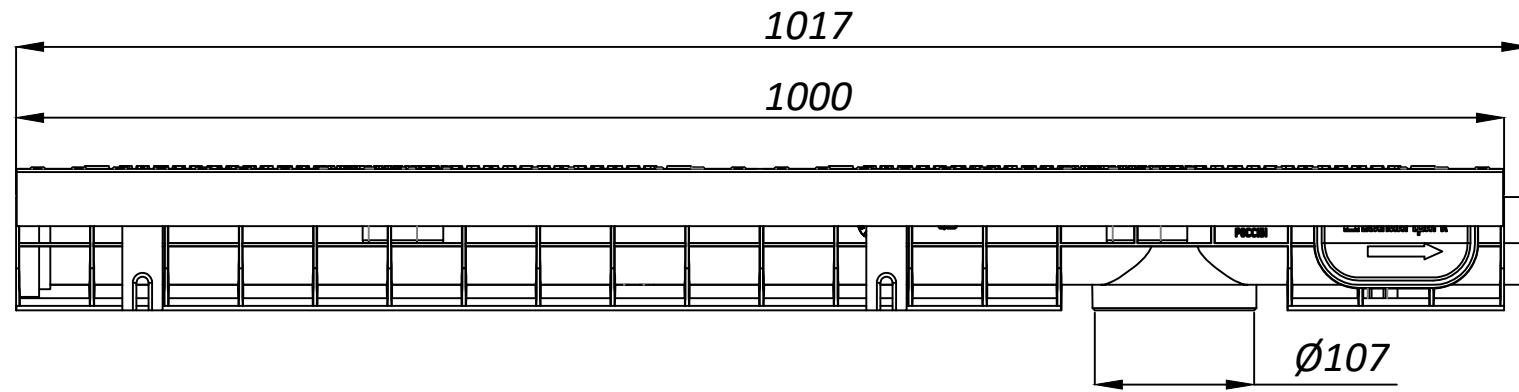

080134

					Plastic Drainage Set with ductile cast iron grating			Art. 080134
Rev.	Sheet	Doc. No.	Sign.	Data	080134	Let.	Weight	Scale
				11.09.18			12.19	1:5
						Sheet	Sheets1	
Dvlpd by Kozhukh O. Chkd by Chitu Larisa					Plastic, Steel, Ductile Cast Iron			
Contact tehnic@vodaland.ro					Copied by			