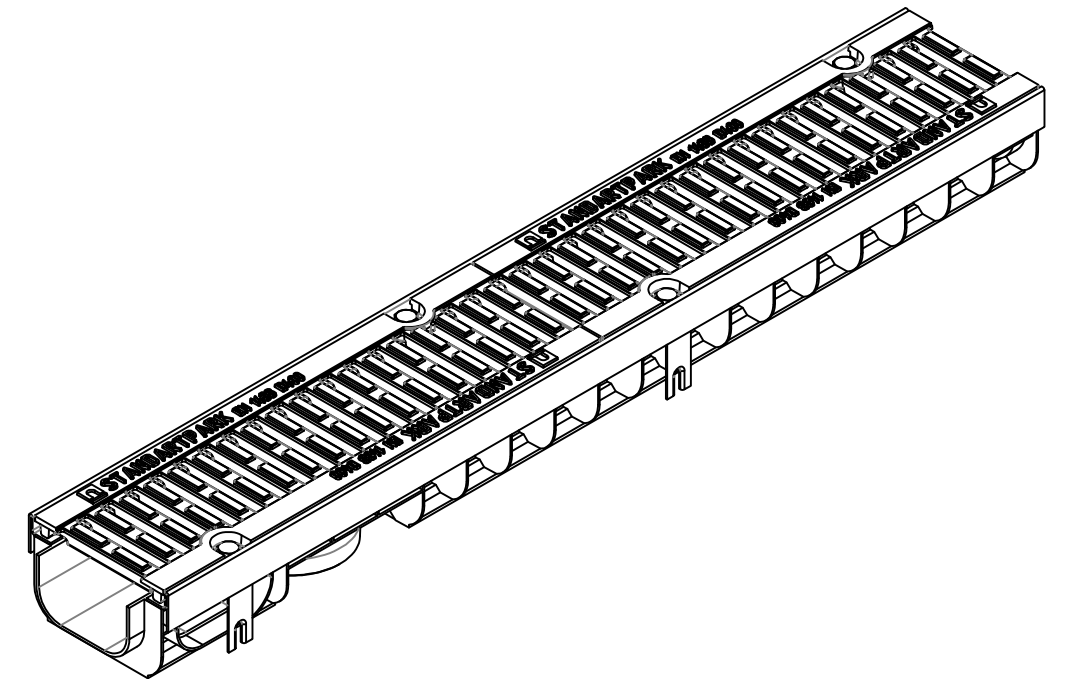

080134

					Plastic Drainage Set with ductile cast iron grating			Art. 080134
Rev.	Sheet	Doc. No.	Sign.	Data	080134	Let.	Weight	Scale
				11.09.18			12.19	1:5
						Sheet	Sheets1	
Dvlpd by Kozhukh O. Chkd by Chitu Larisa					Plastic, Steel, Ductile Cast Iron			
Contact tehnic@vodaland.ro								