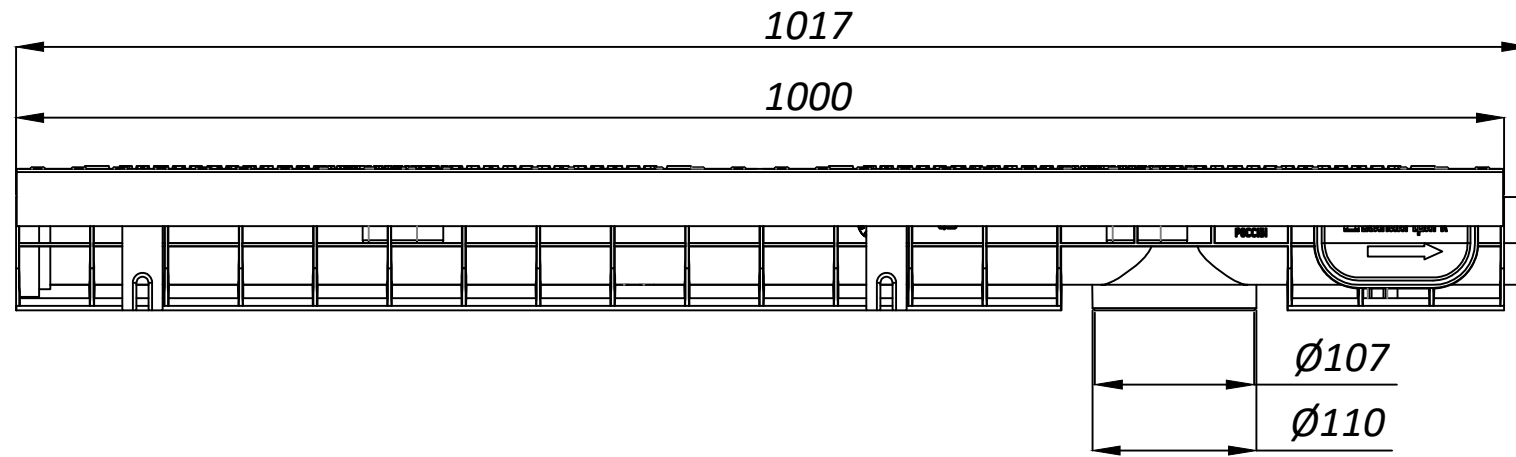

080134

					Plastic Drainage Set with ductile cast iron grating			Art. 080134
Rev.	Sheet	Doc. No.	Sign.	Data	080134	Let.	Weight	Scale
				11.09.18			12.19	1:5
						Sheet	Sheets1	
Dvlpd by Kozhukh O. Chkd by Chitu Larisa					Plastic, Steel, Ductile Cast Iron			
Contact tehnic@vodaland.ro								