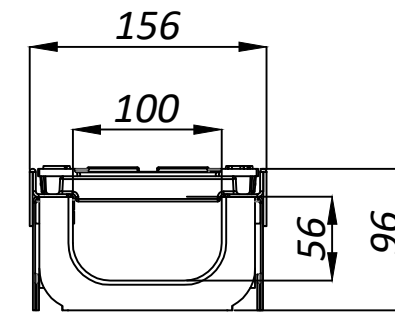

080134

					Plastic Drainage Set with ductile cast iron grating			Art. 080134
Rev.	Sheet	Doc. No.	Sign.	Data	080134	Let.	Weight	Scale
				11.09.18			12.19	1:5
						Sheet	Sheets1	
Dvlpd by Kozhukh O. Chkd by Chitu Larisa					Plastic, Steel, Ductile Cast Iron			
Contact tehnic@vodaland.ro								