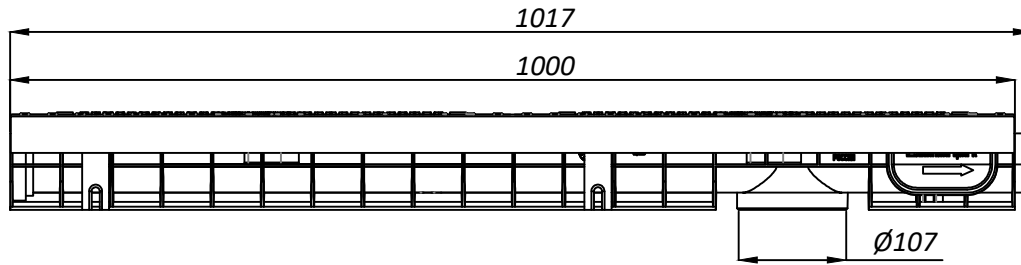

080134

				Plastic Drainage Set with ductile cast iron grating			Art. 080134		
Rev/Sheet	Doc. No.	Sign.	Data	080134	Lit.	Weight	Scale		
			11.09.18			12.19	1:5		
Dvlpd by	Kozhukh O.			Load Class D	Sheet	Sheets 1			
Chkd by	Neagoe R.								
Contact	tehnic@standartpark.ro			Plastic, Steel, Ductile Cast Iron					