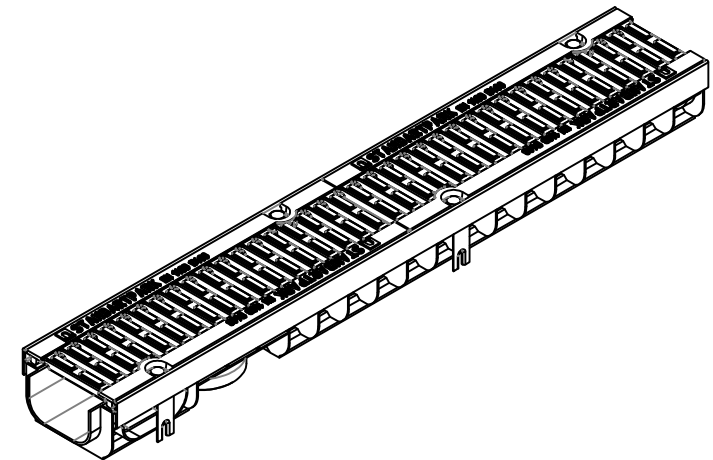

080134

				Plastic Drainage Set with ductile cast iron grating			Art. 080134		
Rev/Sheet	Doc. No.	Sign.	Data	080134	Lit.	Weight	Scale		
			11.09.18			12.19	1:5		
Dvlpd by	Kozhukh O.			Load Class D	Sheet	Sheets 1			
Chkd by	Neagoe R.								
Contact	tehnic@standartpark.ro			Plastic, Steel, Ductile Cast Iron					