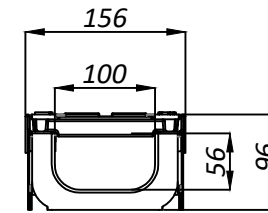

080134

				Plastic Drainage Set with ductile cast iron grating			Art. 080134		
Rev/Sheet	Doc. No.	Sign.	Data	080134	Lit.	Weight	Scale		
			11.09.18			12.19	1:5		
Dvlpd by	Kozhukh O.			Load Class D	Sheet	Sheets 1			
Chkd by	Neagoe R.								
Contact	tehnic@standartpark.ro			Plastic, Steel, Ductile Cast Iron					