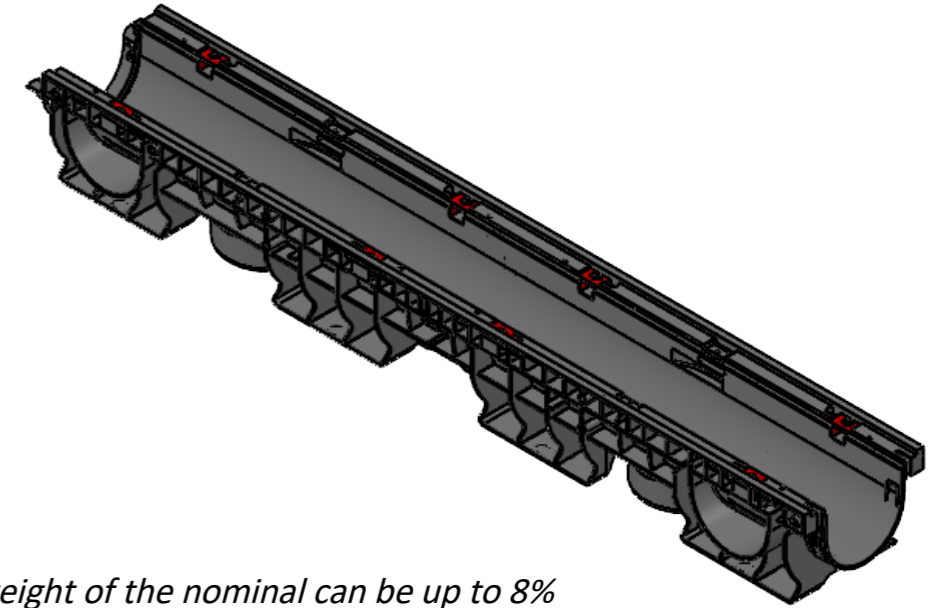

PNCH-100.H120-PP

A-A

1000

1. Deviation of the actual weight of the nominal can be up to 8%

Primary Usage

Reference No.

Sign. and date

Copy inv. No.

Repl. Inv. No.

Sign. and date

Orig. Inv. No.

					Art. 8020-M1		
					Rigola BASE		
					Let.	Weight	Scale
						1.575	1:5
					Sheet	Sheets 1	
					Plastic		