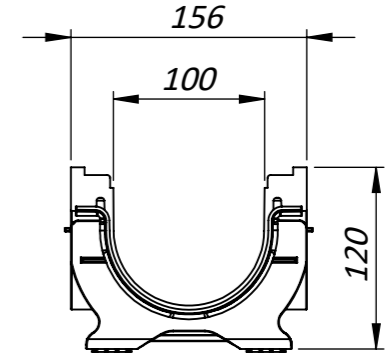

PNCH-100.H120-PP

A-A

1000

1. Deviation of the actual weight of the nominal can be up to 8%

Primary Usage

Reference No.

Sign. and date

Copy inv. No.

Repl. Inv. No.

Sign. and date

Orig. Inv. No.

					Art. 8020-M1		
					Rigola BASE		
					Let.	Weight	Scale
						1.575	1:5
					Sheet	Sheets 1	
					Plastic		