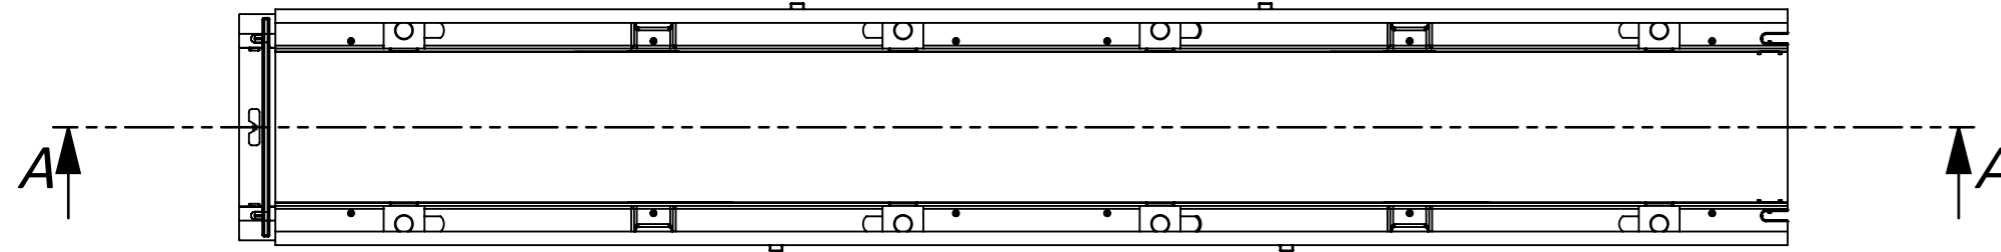

PNCH-100.H120-PP

A-A

1000

1. Deviation of the actual weight of the nominal can be up to 8%

Primary Usage

Reference No.

Sign. and date

Copy inv. No.

Repl. Inv. No.

Sign. and date

Orig. Inv. No.

					Art. 8020-M1		
					Rigola BASE		
					Let.	Weight	Scale
						1.575	1:5
					Sheet	Sheets 1	
					Plastic		