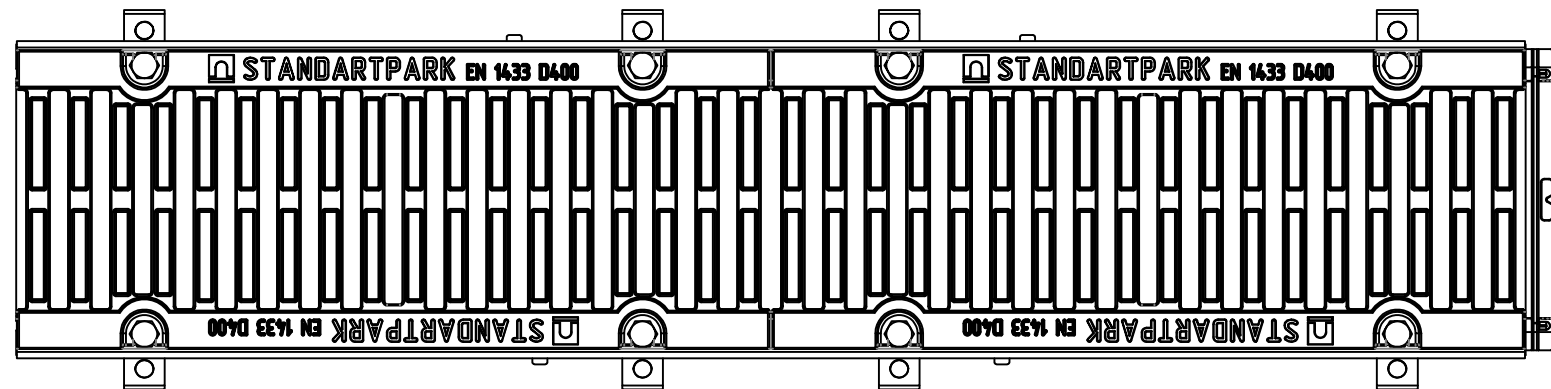

0824004

| | | | | | | | |
|----------|-------|------------------------|-------|--------------------------------------|------|--------|----------|
| | | | | Art. 0824004 | | | |
| | | | | Plastic Channel with grating slotted | | | |
| Rev. | Sheet | Doc. No. | Sign. | Data | Let. | Weight | Scale |
| | | | | 10.05.17 | | 18,7 | 1:5 |
| Dvlpd by | | Kozhukh O. | | | | | |
| Chkd by | | Neagoe R. | | | | | |
| Contact | | tehnic@standartpark.ro | | | | | |
| | | | | 0824004 | | Sheet | Sheets 1 |
| | | | | Load Class D | | | |
| | | | | Plastic, Steel, Ductile Cast Iron | | | |