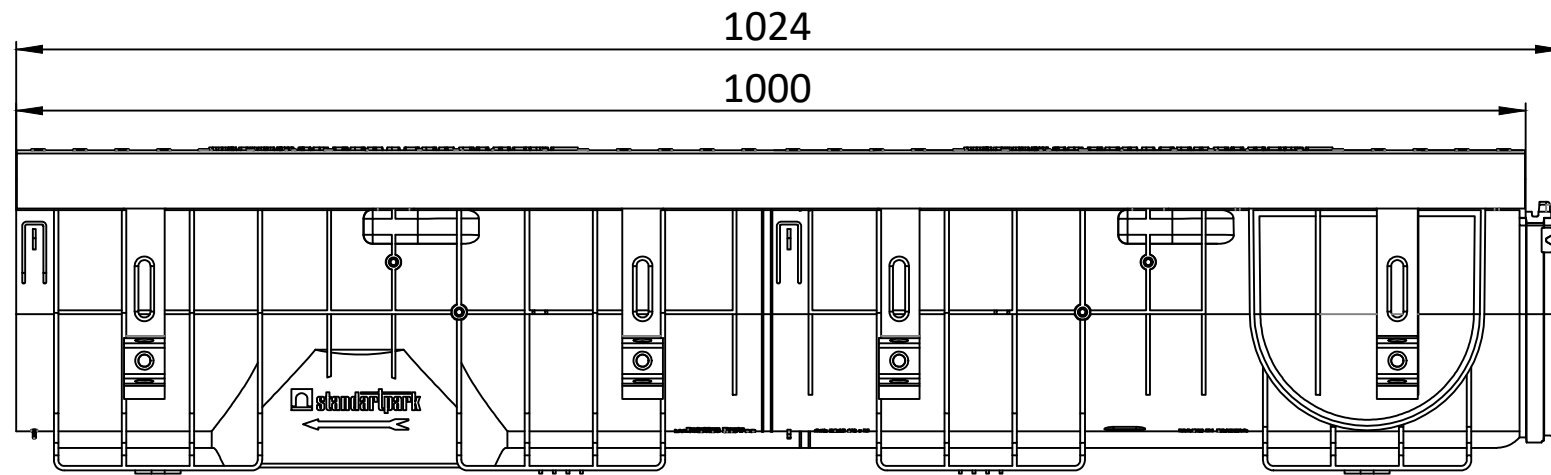

0824004

| | | | | | | | |
|----------|-------|------------------------|-------|--------------------------------------|------|--------|----------|
| | | | | Art. 0824004 | | | |
| | | | | Plastic Channel with grating slotted | | | |
| Rev. | Sheet | Doc. No. | Sign. | Data | Let. | Weight | Scale |
| | | | | 10.05.17 | | 18,7 | 1:5 |
| Dvlpd by | | Kozhukh O. | | | | | |
| Chkd by | | Neagoe R. | | | | | |
| Contact | | tehnic@standartpark.ro | | | | | |
| | | | | 0824004 | | Sheet | Sheets 1 |
| | | | | Load Class D | | | |
| | | | | Plastic, Steel, Ductile Cast Iron | | | |

Copied by

Size A3