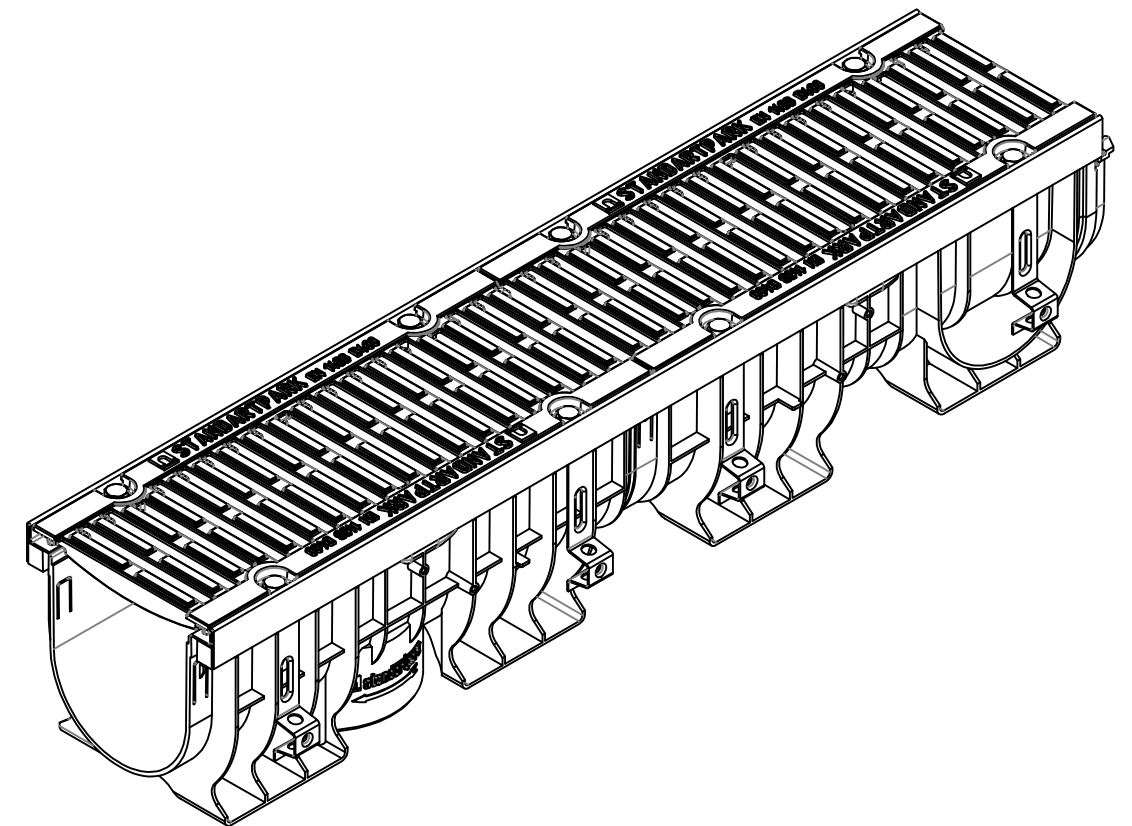

0824004

| | | | | | | | |
|----------|-------|------------------------|-------|--------------------------------------|------|--------|----------|
| | | | | Art. 0824004 | | | |
| | | | | Plastic Channel with grating slotted | | | |
| Rev. | Sheet | Doc. No. | Sign. | Data | Let. | Weight | Scale |
| | | | | 10.05.17 | | 18,7 | 1:5 |
| Dvlpd by | | Kozhukh O. | | | | | |
| Chkd by | | Neagoe R. | | | | | |
| Contact | | tehnic@standartpark.ro | | | | | |
| | | | | 0824004 | | Sheet | Sheets 1 |
| | | | | Load Class D | | | |
| | | | | Plastic, Steel, Ductile Cast Iron | | | |

Copied by

Size A3