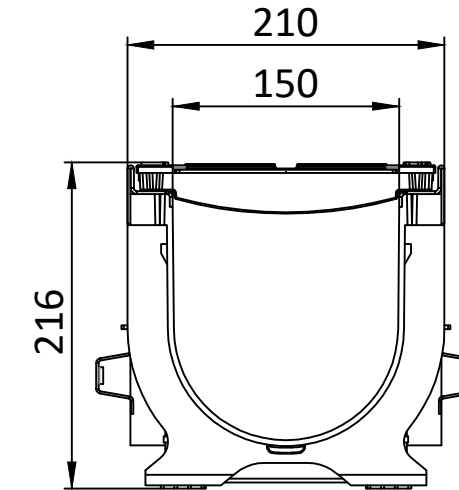

0824004

| | | | | | | | |
|----------|-------|------------------------|-------|--------------------------------------|------|--------|----------|
| | | | | Art. 0824004 | | | |
| | | | | Plastic Channel with grating slotted | | | |
| Rev. | Sheet | Doc. No. | Sign. | Data | Let. | Weight | Scale |
| | | | | 10.05.17 | | 18,7 | 1:5 |
| Dvlpd by | | Kozhukh O. | | | | | |
| Chkd by | | Neagoe R. | | | | | |
| Contact | | tehnic@standartpark.ro | | | | | |
| | | | | 0824004 | | Sheet | Sheets 1 |
| | | | | Load Class D | | | |
| | | | | Plastic, Steel, Ductile Cast Iron | | | |

Copied by

Size A3