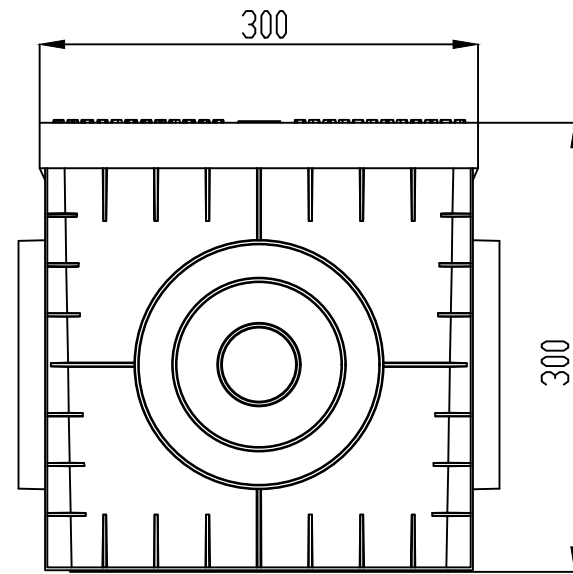

0837038301

					Plastic Catch Basin with Ductile Cast Iron Grating		
					Let.	Weight	Scale
Rev	Sheet	Doc. No.	Sign.	Data	0837038301		
				28.09.2020			
					Sheet		Sheets 1
					Plastic, Ductile Cast Iron		