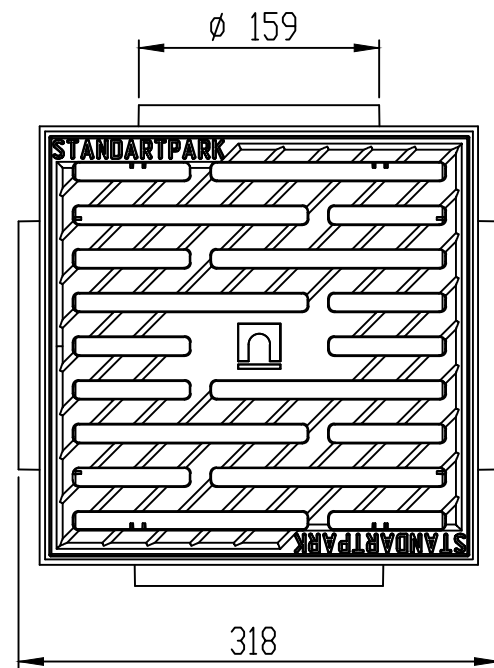

0837038301

					Plastic Catch Basin with Ductile Cast Iron Grating		
					Let.	Weight	Scale
Rev	Sheet	Doc. No.	Sign.	Data	0837038301		
				28.09.2020			
					Sheet		Sheets 1
					Plastic, Ductile Cast Iron		