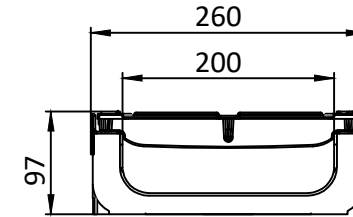

085134

					Art 085134			
					Plastic Channel Pro with ductile cast iron grating			
Rev	Sheet	Doc. No.	Sign.	Data	085134	Let.	Weight	Scale
				25.07.18			20.93	1:1
Dvlpd by Kozhukh O.					Load Class D	Sheet		
Chkd by Neagoe R.						Sheets1		
Contact tehnic@vodaland.ro					Plastic, Ductile Cast Iron,Steel			
					Copied by			