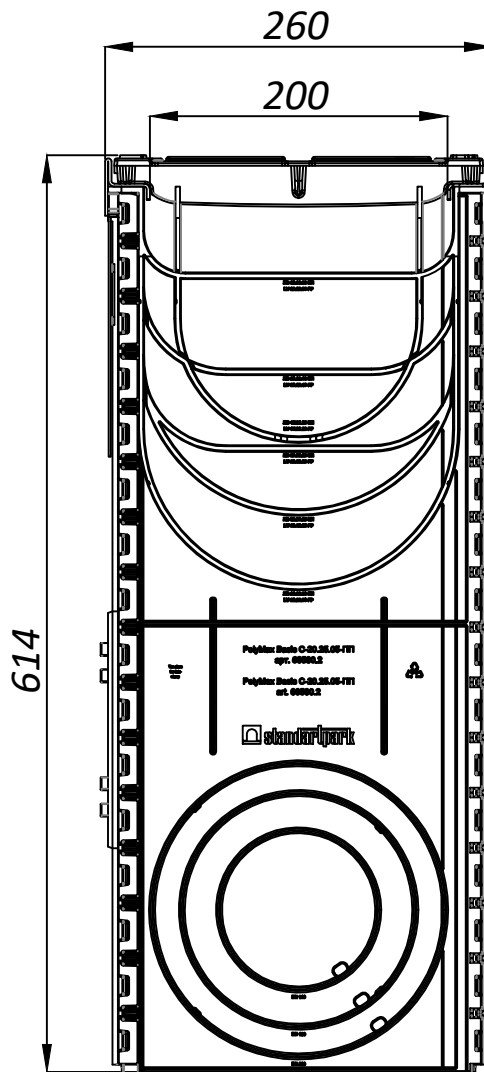

085800734

				<b>Plastic Sand Trap Pro</b>			
Rev.	Sheet	Doc. No.	Sign.	Data	Let.	Weight	Scale
				11.09.18		14.14	1:5
Dvlpd	Kozhukh O.				Sheet	Sheets 1	
Chkd	Neagoe R.						
Contact	tehnic@vodaland.ro						
<b>085800734</b>							
<b>Load Class D</b>							
Plastic, Steel, Ductile Cast Iron							

Copied by

Size A3