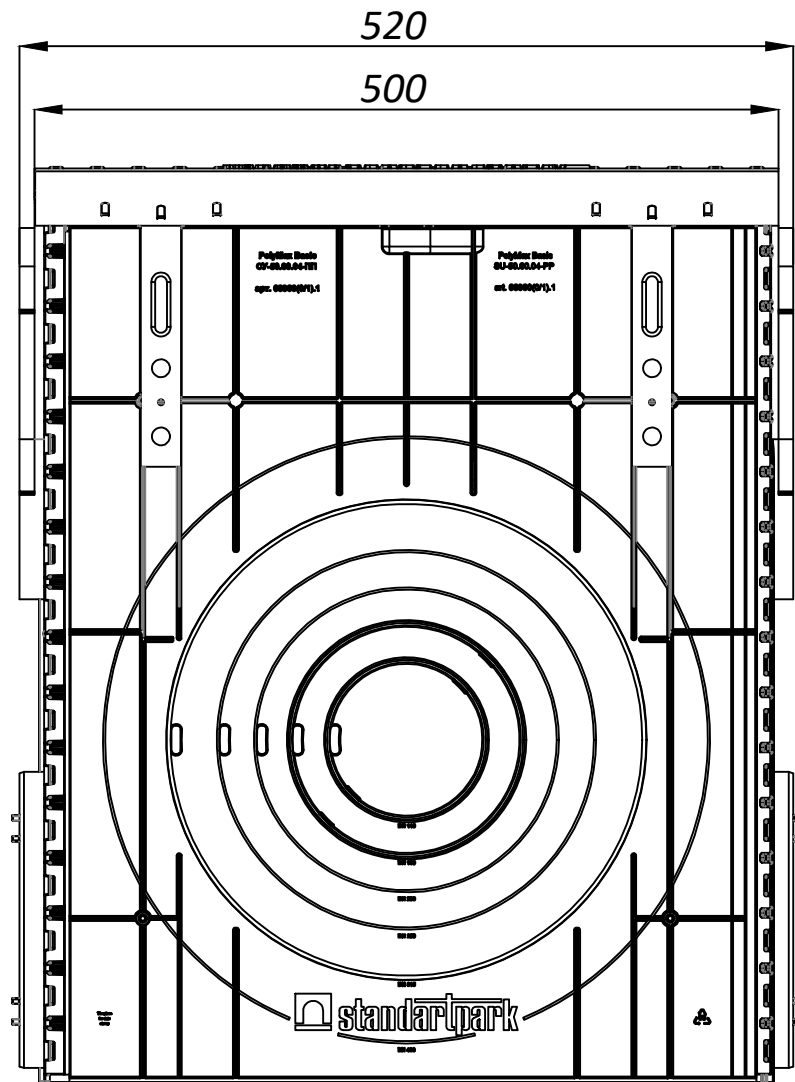

085800734

				<b>Plastic Sand Trap Pro</b>			
Rev.	Sheet	Doc. No.	Sign.	Data	Let.	Weight	Scale
				11.09.18		14.14	1:5
Dvlpd	Kozhukh O.				Sheet	Sheets 1	
Chkd	Neagoe R.						
Contact	tehnic@vodaland.ro						
<b>085800734</b>							
<b>Load Class D</b>							
Plastic, Steel, Ductile Cast Iron							

Copied by

Size A3