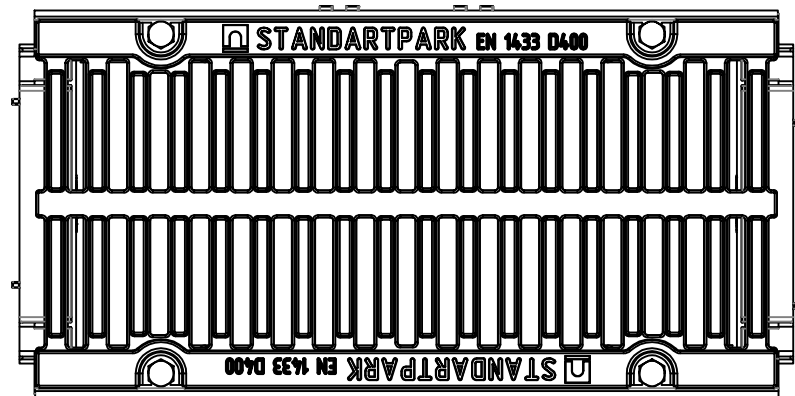

085800734

				<b>Plastic Sand Trap Pro</b>			
Rev.	Sheet	Doc. No.	Sign.	Data	Let.	Weight	Scale
				11.09.18		14.14	1:5
Dvlpd	Kozhukh O.				Sheet	Sheets 1	
Chkd	Neagoe R.						
Contact	tehnic@vodaland.ro						
<b>085800734</b>							
<b>Load Class D</b>							
Plastic, Steel, Ductile Cast Iron							

Copied by

Size A3