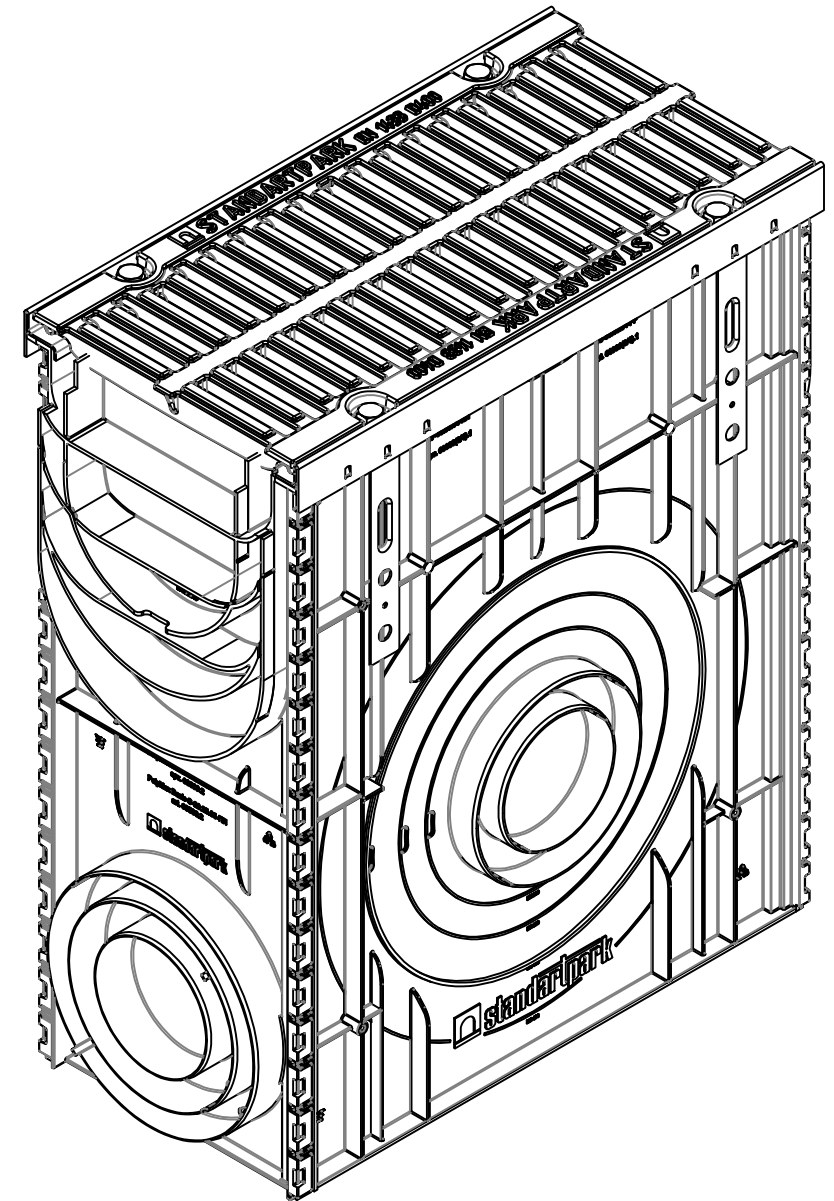

085800734

				<b>Plastic Sand Trap Pro</b>			
Rev.	Sheet	Doc. No.	Sign.	Data	Let.	Weight	Scale
				11.09.18		14.14	1:5
Dvlpd	Kozhukh O.				Sheet	Sheets 1	
Chkd	Neagoe R.						
Contact	tehnic@vodaland.ro						
<b>085800734</b>							
<b>Load Class D</b>							
Plastic, Steel, Ductile Cast Iron							

Copied by

Size A3