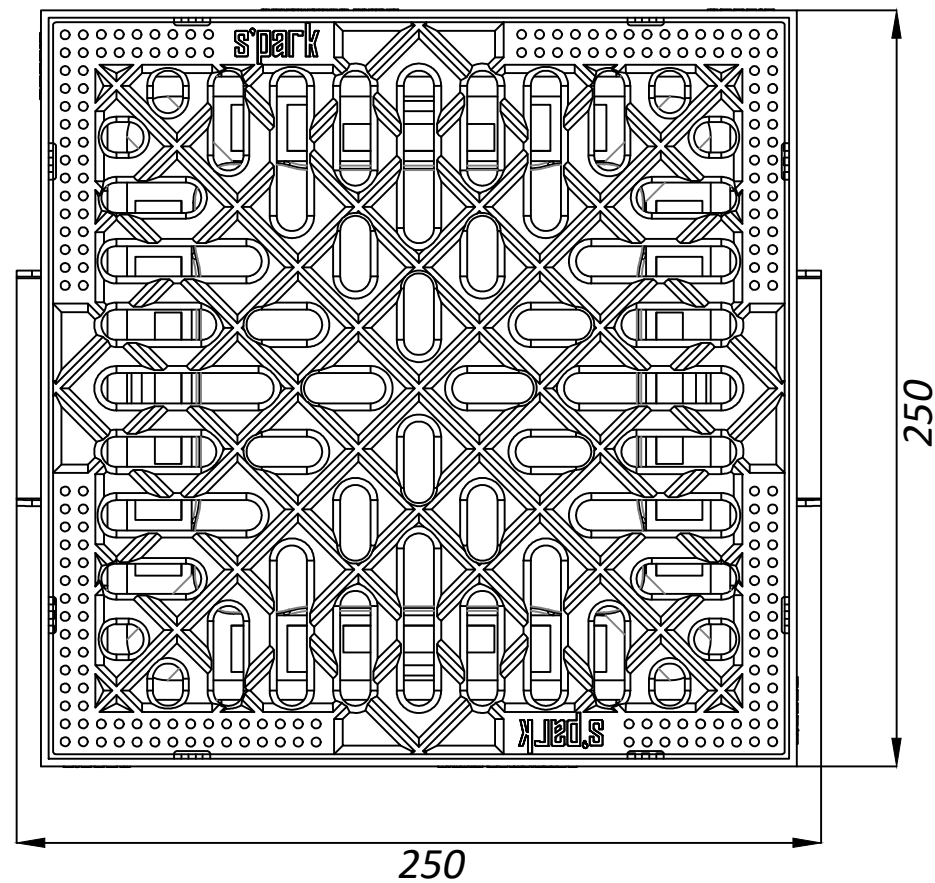

1807980

				Art. 0867081			
				Plastic Catch Basin Spark with grating slotted			
Rev.	Sheet	Doc. No.	Sign.	Data	Let.	Weight	Scale
				16.05.16		1.2	1:2.5
Dvlpd		Kojuh O.			Sheet	Sheets 1	
Chkd		Neagoe R.					
				Plastic			
							