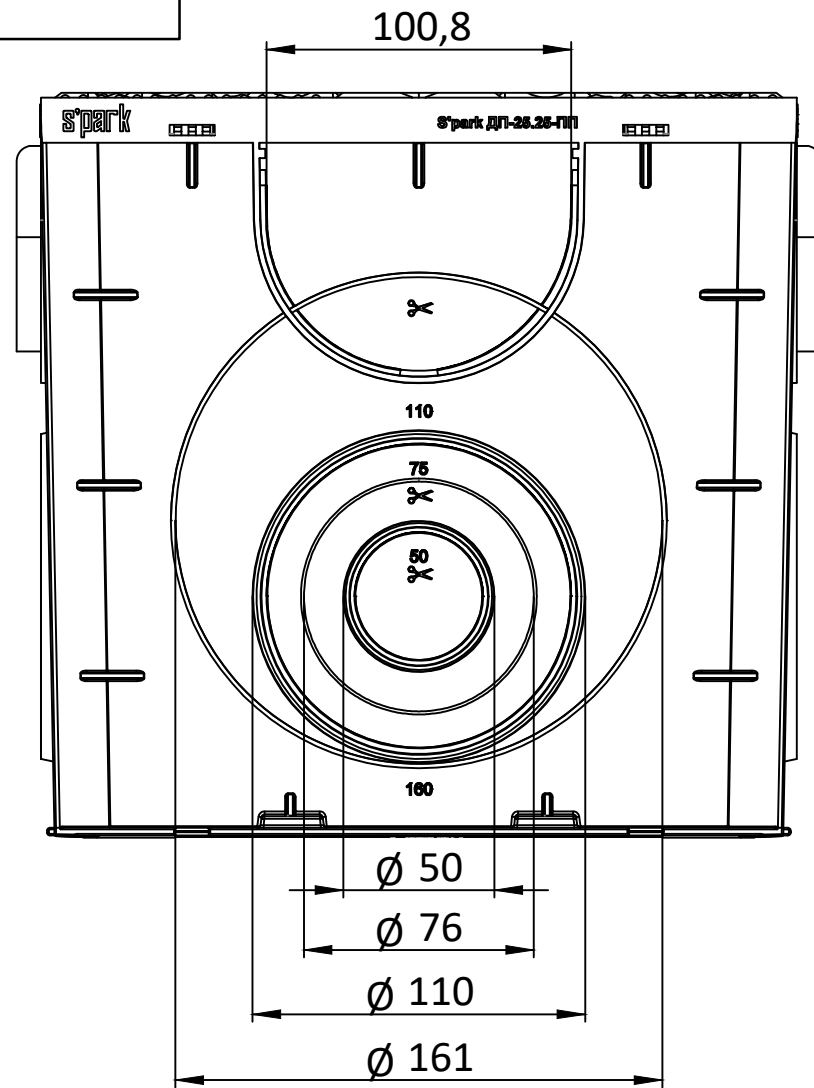

1807980

				Art. 0867081			
				Plastic Catch Basin Spark with grating slotted			
Rev.	Sheet	Doc. No.	Sign.	Data	Let.	Weight	Scale
				16.05.16		1.2	1:2.5
Dvlpd		Kojuh O.			Sheet	Sheets 1	
Chkd		Neagoe R.					
				Plastic			
							