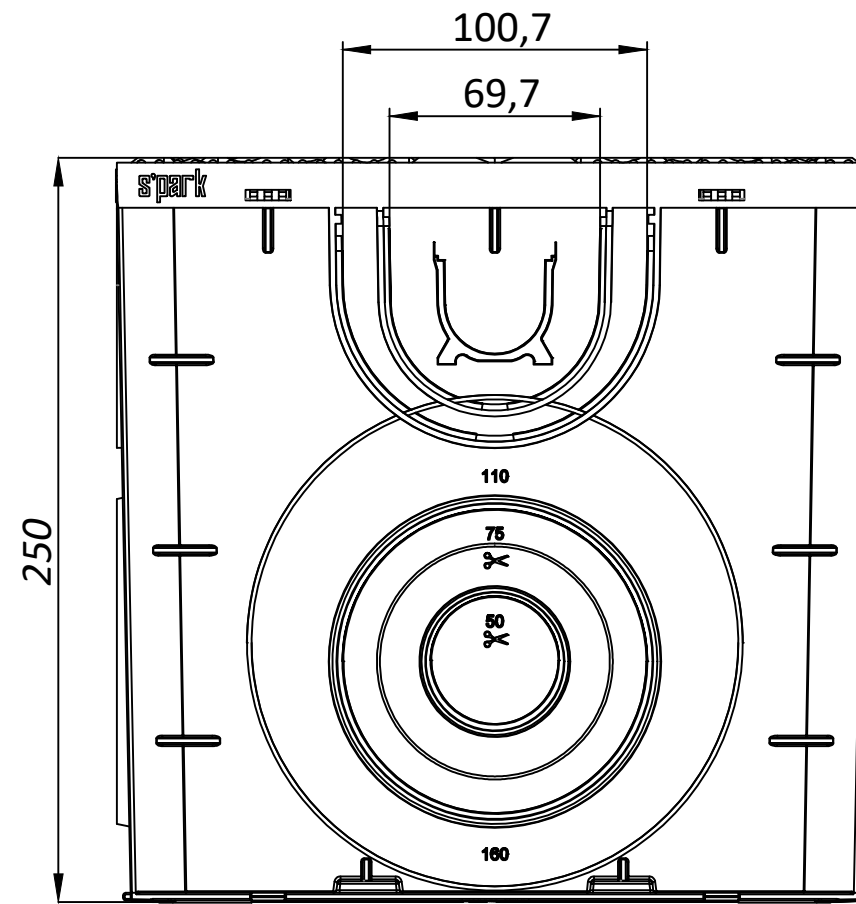

1807980

				Art. 0867081			
				Plastic Catch Basin Spark with grating slotted			
Rev.	Sheet	Doc. No.	Sign.	Data	Let.	Weight	Scale
				16.05.16		1.2	1:2.5
Dvlpd		Kojuh O.			Sheet	Sheets 1	
Chkd		Neagoe R.					
				Plastic			
							