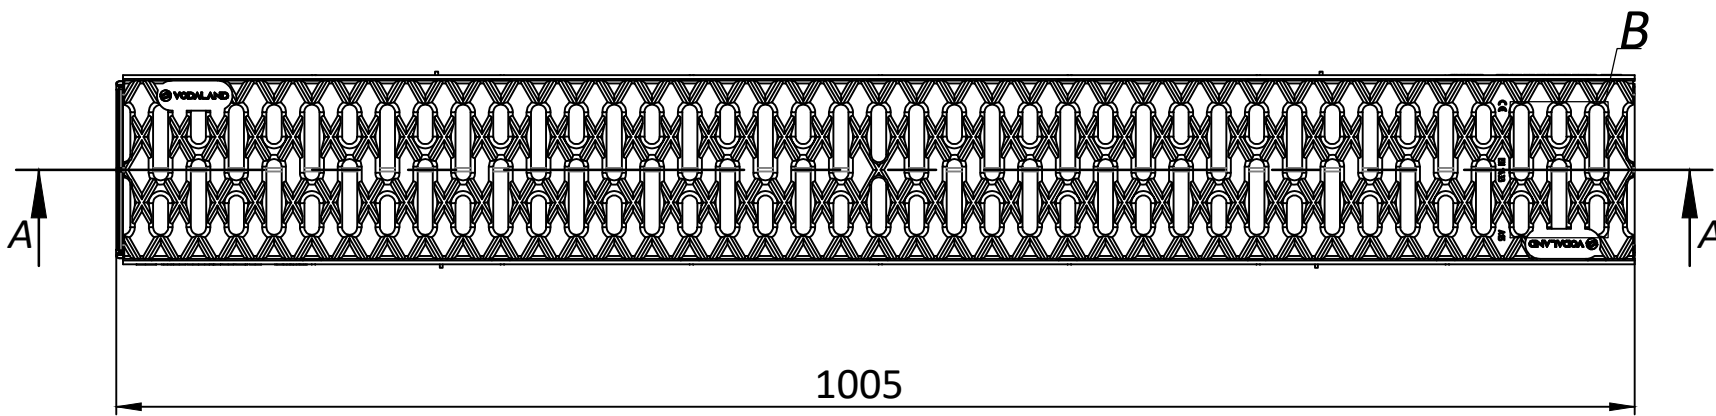

8 7 6 5 4 3 2

F

F

A-A

1000

B (3 : 5)

Colour palette Plastic Channels PP EASY 3

Product code	Product colour
088208 - N	Black
088208 - V	Green
088208 - G	Grey
088208 - GI	Dark Grey
088208 - NS	Sand
088208 - A	White

1. Deviation of the actual weight of the nominal can be up to 8%
2. Area of water intake slots 279,4 sq cm

UNLESS OTHERWISE SPECIFIED: DIMENSIONS ARE IN MILLIMETERS SURFACE FINISH: TOLERANCES: ISO 2768-c LINEAR: ANGULAR:				FINISH:		DO NOT SCALE DRAWING		REVISION	
DRAWN: LIL				SIGNATURE		DATE: 07.10.22		TITLE:	
CHK'D: LMK								Plastic channel Easy 3 DN100 H100 with plastic slotted grate A15	
APPV'D:								Load class: A15	
MFG:								ARTICLE:	
Q.A:								088208	
								A3	
								WEIGHT: 1,5 kg	
								SCALE:1:5	
								SHEET 1 OF 1	