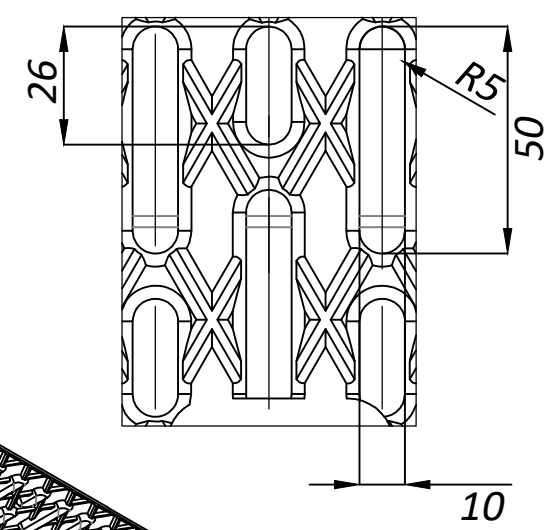

8 7 6 5 4 3 2

F

F

A-A

1000

B (3 : 5)

Colour palette Plastic Channels PP EASY 3

Product code	Product colour
088208 - N	Black
088208 - V	Green
088208 - G	Grey
088208 - GI	Dark Grey
088208 - NS	Sand
088208 - A	White

1. Deviation of the actual weight of the nominal can be up to 8%
2. Area of water intake slots 279,4 sq cm

UNLESS OTHERWISE SPECIFIED: DIMENSIONS ARE IN MILLIMETERS SURFACE FINISH: TOLERANCES: ISO 2768-c LINEAR: ANGULAR:				FINISH:		DO NOT SCALE DRAWING		REVISION	
DRAWN: LIL				SIGNATURE		DATE: 07.10.22		TITLE:	
CHK'D: LMK								Plastic channel Easy 3 DN100 H100 with plastic slotted grate A15	
APPV'D:								Load class: A15	
MFG:								ARTICLE:	
Q.A:								088208	
								A3	
								WEIGHT: 1,5 kg	
								SCALE:1:5	
								SHEET 1 OF 1	