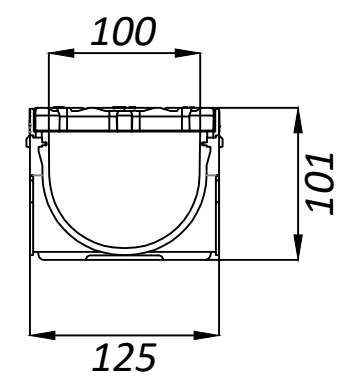

8 7 6 5 4 3 2

F

F

A-A

1000

B (3 : 5)

Colour palette Plastic Channels PP EASY 3

Product code	Product colour
088208 - N	Black
088208 - V	Green
088208 - G	Grey
088208 - GI	Dark Grey
088208 - NS	Sand
088208 - A	White

1. Deviation of the actual weight of the nominal can be up to 8%
2. Area of water intake slots 279,4 sq cm

UNLESS OTHERWISE SPECIFIED: DIMENSIONS ARE IN MILLIMETERS SURFACE FINISH: TOLERANCES: ISO 2768-c LINEAR: ANGULAR:				FINISH:		DO NOT SCALE DRAWING		REVISION	
DRAWN: LIL				SIGNATURE		DATE: 07.10.22		TITLE:	
CHK'D: LMK								Plastic channel Easy 3 DN100 H100 with plastic slotted grate A15	
APPV'D:								Load class: A15	
MFG:								ARTICLE:	
Q.A:								088208	
								A3	
								WEIGHT: 1,5 kg	
								SCALE:1:5	
								SHEET 1 OF 1	