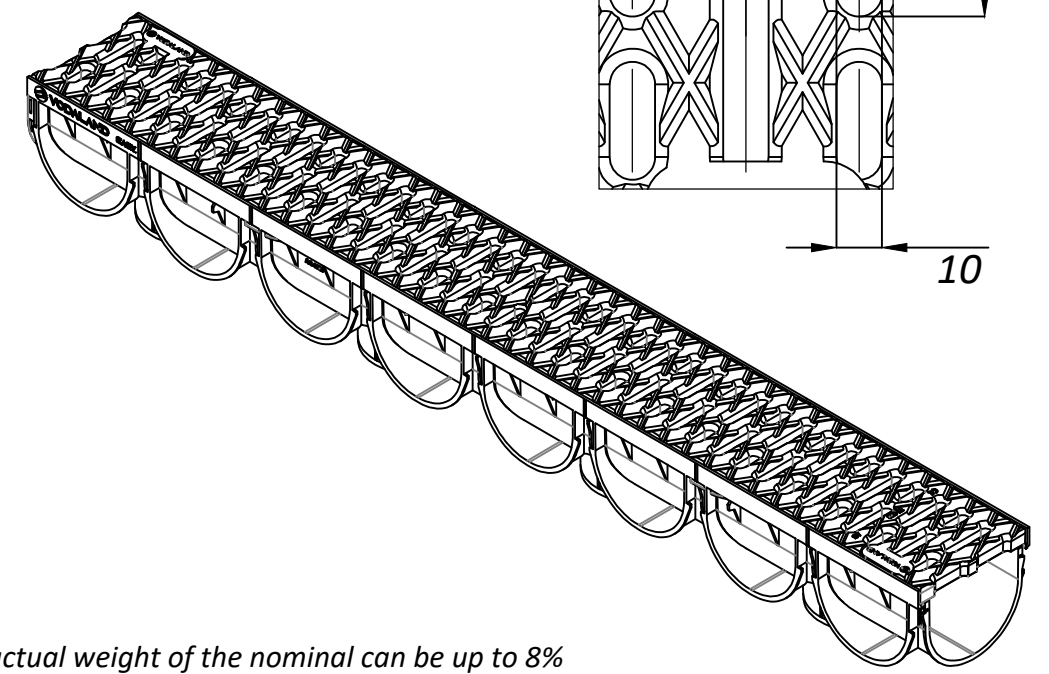

8 7 6 5 4 3 2

F

F

A-A

1000

B (3 : 5)

Colour palette Plastic Channels PP EASY 3

Product code	Product colour
088208 - N	Black
088208 - V	Green
088208 - G	Grey
088208 - GI	Dark Grey
088208 - NS	Sand
088208 - A	White

1. Deviation of the actual weight of the nominal can be up to 8%
2. Area of water intake slots 279,4 sq cm

UNLESS OTHERWISE SPECIFIED: DIMENSIONS ARE IN MILLIMETERS SURFACE FINISH: TOLERANCES: ISO 2768-c LINEAR: ANGULAR:				FINISH:		DO NOT SCALE DRAWING		REVISION	
DRAWN: LIL				SIGNATURE		DATE: 07.10.22		TITLE:	
CHK'D: LMK								Plastic channel Easy 3 DN100 H100 with plastic slotted grate A15	
APPV'D:								Load class: A15	
MFG:								ARTICLE:	
Q.A:								088208	
								A3	
								WEIGHT: 1,5 kg	
								SCALE:1:5	
								SHEET 1 OF 1	