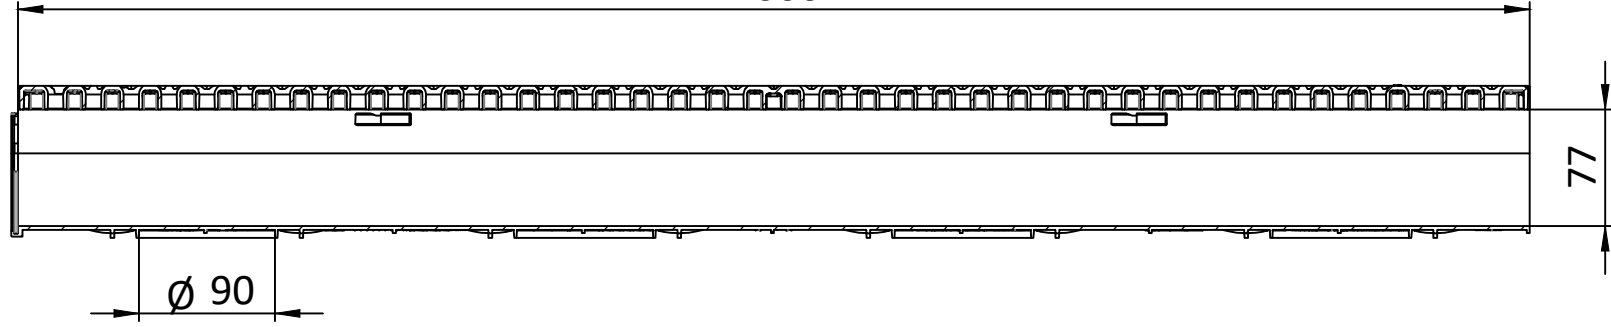

8 7 6 5 4 3 2

F

F

A-A

1000

B (3 : 5)

Colour palette Plastic Channels PP EASY 3

Product code	Product colour
088208 - N	Black
088208 - V	Green
088208 - G	Grey
088208 - GI	Dark Grey
088208 - NS	Sand
088208 - A	White

1. Deviation of the actual weight of the nominal can be up to 8%
2. Area of water intake slots 279,4 sq cm

UNLESS OTHERWISE SPECIFIED: DIMENSIONS ARE IN MILLIMETERS SURFACE FINISH: TOLERANCES: ISO 2768-c LINEAR: ANGULAR:				FINISH:		DO NOT SCALE DRAWING		REVISION	
DRAWN: LIL				SIGNATURE		DATE: 07.10.22		TITLE:	
CHK'D: LMK								Plastic channel Easy 3 DN100 H100 with plastic slotted grate A15	
APPV'D:								Load class: A15	
MFG:								ARTICLE:	
Q.A:								088208	
								A3	
								WEIGHT: 1,5 kg	
								SCALE:1:5	
								SHEET 1 OF 1	