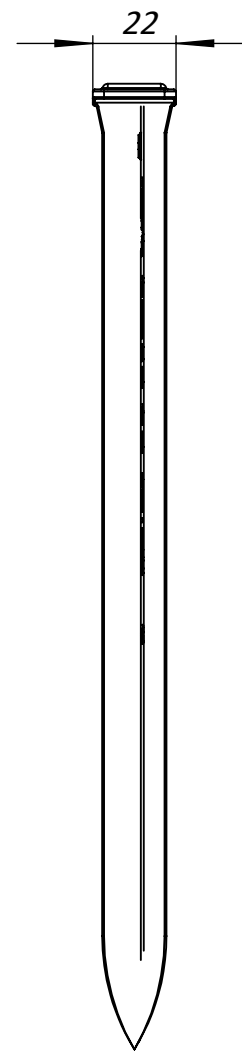

6842

Primary Usage

Reference No.

Sign. and date

Copy inv. No.

Repl. Inv. No.

Sign. and date

Orig. Inv. No.

1. Deviator of the actual weight of the nominal can be up to 10%

					Ancora pt fixarea pavelelor ecologice			Art.	6842
					6842	Let.	Weight	Scale	
Rev.	Sheet	Doc. No.	Sign.	Data			0.03	1:2	
				10.05.17		Sheet	Sheets 1		
					Plastic	