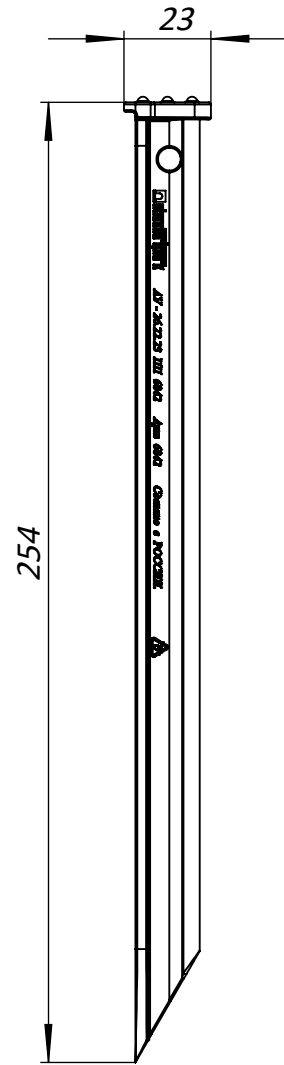

6842

Primary Usage

Reference No.

Sign. and date

Copy inv. No.

Repl. Inv. No.

Sign. and date

Orig. Inv. No.

1. Deviator of the actual weight of the nominal can be up to 10%

					Ancora pt fixarea pavelelor ecologice			Art.	6842
					6842	Let.	Weight	Scale	
Rev.	Sheet	Doc. No.	Sign.	Data			0.03	1:2	
				10.05.17		Sheet	Sheets 1		
					Plastic	